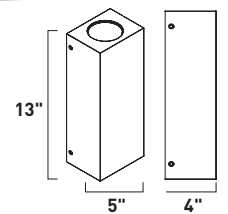

PILAR

- Solid Concrete shade
- Sandstone or Greystone Aggregate
- JAB LED Lamps included

E14370-GSN, -SSN
Outdoor Flush Mount

E14373-GSN, -SSN
Outdoor Wall

B

E14374-GSN, -SSN
Outdoor Wall

C

ITEM #	FINISH	LAMPING	DIMENSION	HCO	CRI	LUMENS INIT.	LUMENS DEL.	Additional Information
A	E14370 : GSN, SSN	1 x 7W MB LED 3000K (Incl.)	4.5" W x 7" H	90+	700	600		
B	E14373 : GSN, SSN	2 x 7W MB LED 3000K (Incl.)	5" W x 13" H x 4" Ext.	6.5"	90+	1400	1200	
C	E14374 : GSN, SSN	2 x 7W MB LED 3000K (Incl.)	5" W x 13" H x 4" Ext.	6.5"	90+	1400	1200	