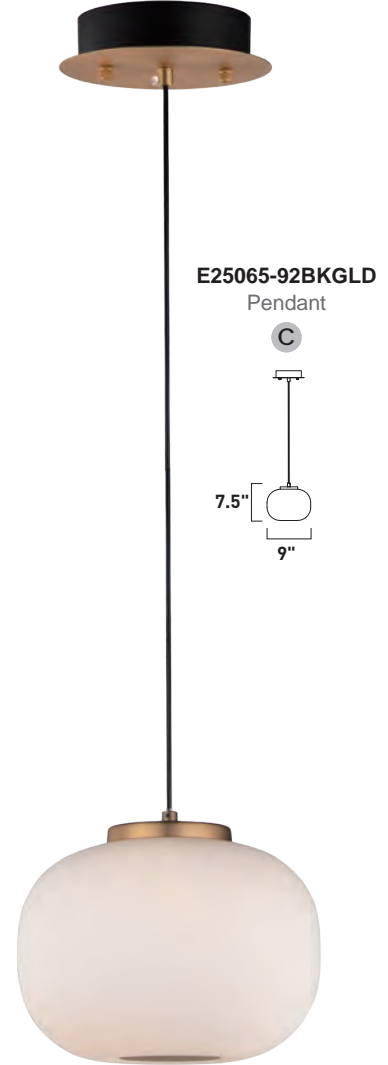

SOJI

- LED Integrated, 3000K Color Temperature
- 120-277V Range Voltage Input
- 3-in-1 universal dimming: Triac/ELV at 120V or 0-10V dimming

	ITEM #	FINISH	LAMPING	DIMENSION	LUMENS			Additional Information
					CRI	INIT.	DEL.	
A	E25063	92BKGLD	2 x 4W G9 LED 3000K (Incl.)	7"L x 7"W x 8.75"H, 131" OAH	80+	960	760	
B	E25064	92BKGLD	2 x 4W G9 LED 3000K (Incl.)	7"L x 7"W x 10.75"H, 133" OAH	80+	960	760	
C	E25065	92BKGLD	2 x 4W G9 LED 3000K (Incl.)	9"L x 9"W x 7.5"H, 131" OAH	80+	960	760	

Finish: Satin White glass (92) Black/Gold (BKGLD)