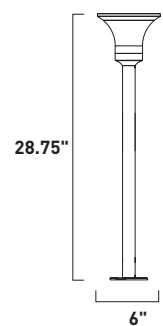

E41455-10BK (with 16" Pole)
E41455-10BK-24 (with 24" Pole)
Pathway Light

ITEM #	FINISH	LAMPING	DIMENSION	CRI	LUMENS INIT.	DEL.	Additional Information
C	E41452	61BK 7W PCB LED 3000K (Inte.)	6"W x 23.75"H	90+	490	440	With 16" pole, 12V
C	E41452-24	61BK 7W PCB LED 3000K (Inte.)	6"W x 31.5"H	90+	490	440	With 24" pole, 12V
D	E41453	BK 7W PCB LED 3000K (Inte.)	8"W x 21.25"H	90+	490	260	With 16" pole, 12V
D	E41453-24	BK 7W PCB LED 3000K (Inte.)	8"W x 29"H	90+	490	260	With 24" pole, 12V
E	E41455	10BK 12W PCB LED 3000K (Inte.)	6"W x 20.75"H	90+	840	690	With 16" pole, 12V
E	E41455-24	10BK 12W PCB LED 3000K (Inte.)	6"W x 28.75"H	90+	840	690	With 24" pole, 12V

Finish: Clear/White glass (10) White Acrylic (61) Black (BK)