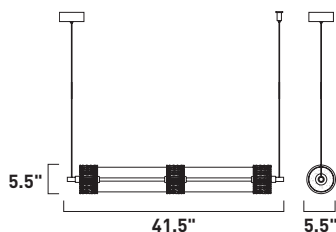

ELYSIAN

- Clear Crystal bands in distinctive rippled texture
- Clear glass cylinders
- Pendants can be mounted vertically or horizontally
- Floor Lamp with Step down dimming switch
- Floor Lamp with Step down dimming switch
- Pendants are 120-277V Range Voltage Input
- 3-in-1 universal dimming: Triac/ELV at 120V or 0-10V dimming

	ITEM #	FINISH	LAMPING	DIMENSION	LUMENS			Additional Information
					CRI	INIT.	DEL.	
A	E11083	124NAB	28W PCB LED 3000K (Inte.)	41.5"L x 5.5"W x 5.5"H, 120" OAH	90+	2300	1610	LED DIM ↑
B	E11084	124NAB	35W PCB LED 3000K (Inte.)	58.25"L x 5.5"W x 5.5"H, 120" OAH	90+	2800	1960	LED DIM ↑

Finish: Ripple glass (124) Natural Aged Brass (NAB)