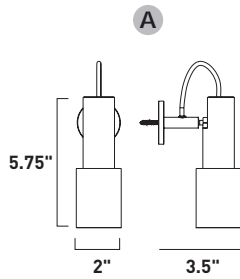

E21720-BK, -GM
Spot Light (driver included)