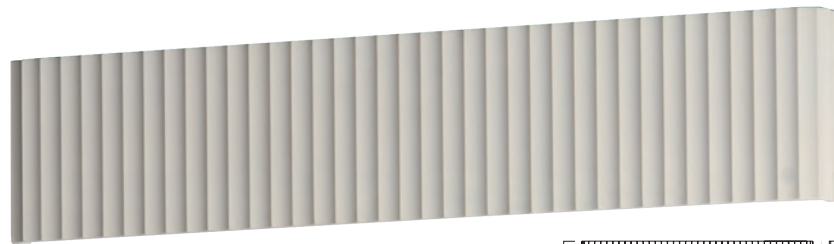

Finish: Chalky White (CHK) Sandstone (SSN)

E25171-CHK
Wall Mount

C

E25172-CHK
Wall Mount

D

E25173-CHK
Wall Mount

E

E25174-CHK
Wall Mount