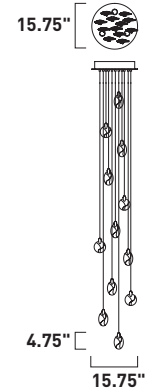

E11079-122BKPG
Pendant
A

E11071-122BKPG
Pendant
B

	ITEM #	FINISH	LAMPING	DIMENSION	LUMENS	Additional Information		
					CRI	INIT.	DEL.	
A	E11079	122BKPG	(18) 2W LED 4000K + (4) 7W LED GU10 3000K	21.75"L x 21.75"W x 4.75"H, 185" OAH	85+	3330	3050	
B	E11071	122BKPG	2W PCB LED 4000K (Inte.)	3"L x 1.5"W x 4.75"H, 125" OAH	85+	610	570	

Finish: Clear Crystal (122) Black/Polished Gold (BKPG)

PEBBLE

- Smooth, irregularly shaped Clear crystal
- Cast metal clasps in Polished Gold finish
- Matte Black Canopy
- LED Integrated, 4000K Color Temperature
- Additional LED GU10 lamps included
- Dimmable with ELV and Triac dimmers

E11073-122BKPG
Pendant

A

E11078-122BKPG
Pendant

B

	ITEM #	FINISH	LAMPING	DIMENSION	LUMENS			Additional Information
					CRI	INIT.	DEL.	
A	E11073	122BKPG	(3) 2W LED 4000K + (1) 7W LED GU10 3000K	8" L x 8" W x 4.75" H, 125" OAH	85+	690	650	  
B	E11078	122BKPG	(12) 2W LED 4000K + (3) 7W LED GU10 3000K	15.75" L x 15.75" W x 4.75" H, 125" OAH	85+	2370	2250	  

Finish: Clear Crystal (122) Black/Polished Gold (BKPG)

E11076-122BKPG
Pendant

C

ITEM #	FINISH	LAMPING	DIMENSION	LUMENS			Additional Information
				CRI	INIT.	DEL.	
C E11076	122BKPG	41W PCB LED 4000K (Inte.)	35.5"L x 9.5"W x 4.75"H, 125"OAH	85+	1250	1150	LED DIM I