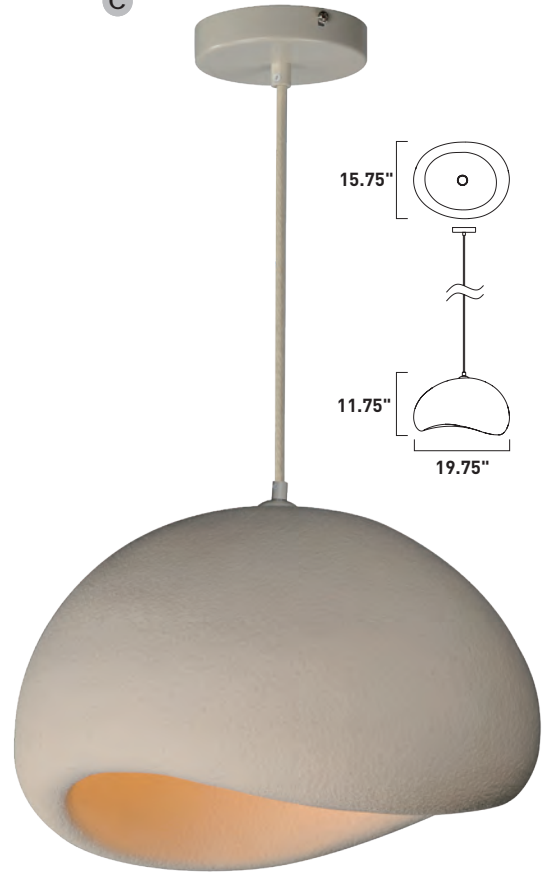

MOERAKI

- Polyurethane construction
- Textured Oyster finish
- White LED G25 lamp included
- Damp location Rated

E25180-OY
Wall Mount

B

E25181-OY
Wall Mount

C

E25182-OY
Pendant

D