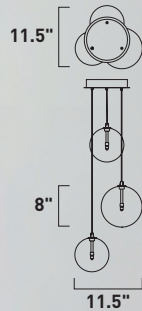

E25073-18BK, -18NAB

Pendant

A

GLOBAL

An airy configuration of Clear blown glass globe shades in various sizes suspend on thin low voltage wires. Thin tubes finished in Black or Gold descend into the center of the globes where a small G4 LED lamp provides a spark of light.