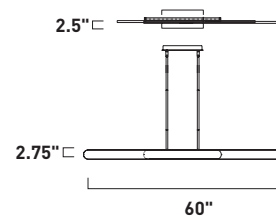

E22954-BK
Linear Pendant

	ITEM #	FINISH	LAMPING	DIMENSION	LUMENS			Additional Information
					CRI	INIT.	DEL.	
A	E22954	BK	2 x 20W LED PCB 3000K (Inte.)	60"L x 2.5"W x 2.75"H, 48.25"OAH	90+	3200	2800	

Finish: Black (BK)