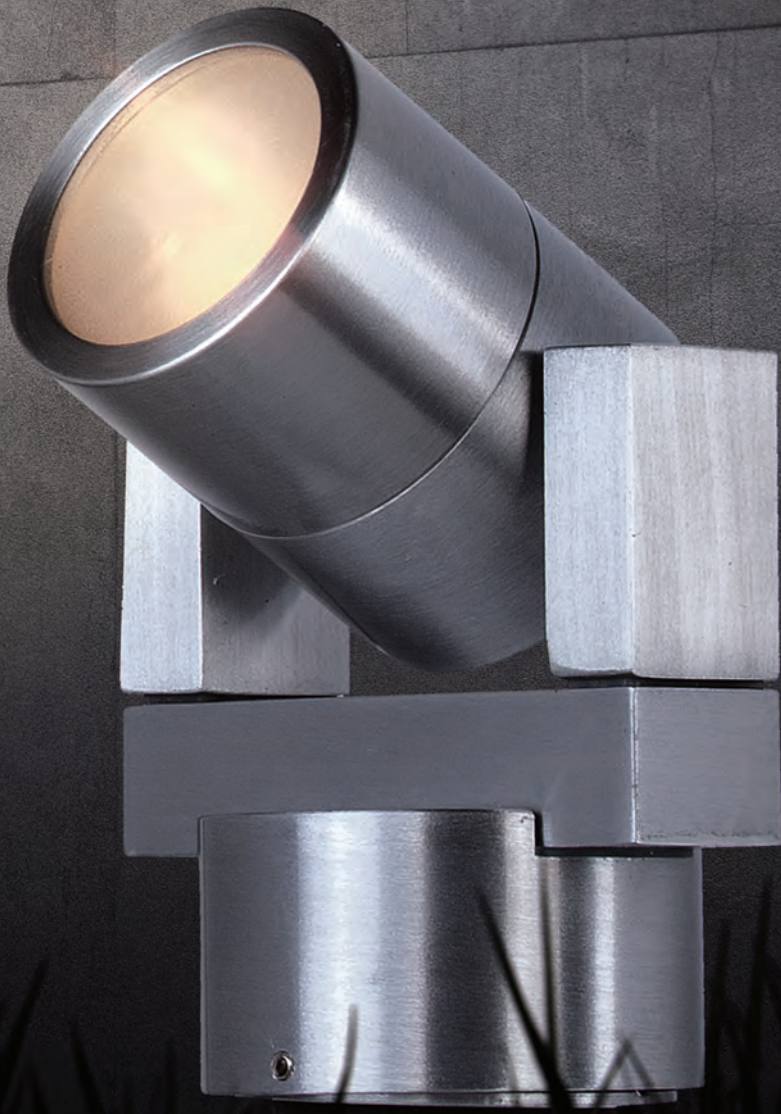

Finish options: Black (BK) White (WT)

E41350-BK, -BZ, -SA
Pathway Light

A

ALUMILUX

Low voltage garden lights consisting of classic shaped shades to brighten your outdoor space. Choose from various lighting elements that pair with matching poles. In-ground stakes or bolt down installation mounting options are provided with a 16-inch pole. Extension rods in 8-inch increments sold separately.