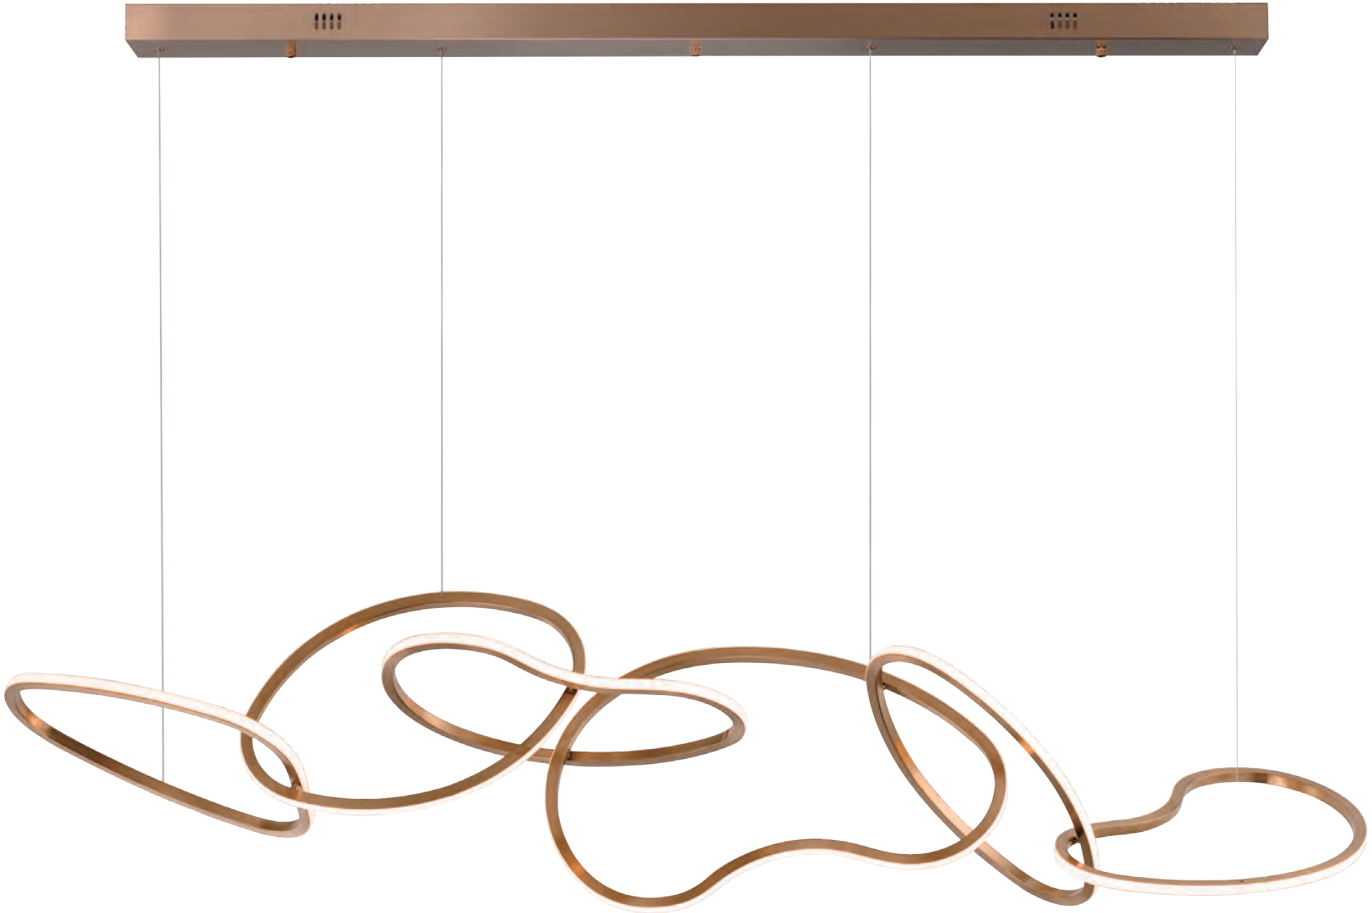

UNITY

- LED Integrated, 3000K Color Temperature
- 120-277V Range Voltage Input
- 3-in-1 universal dimming: Triac/ELV at 120V or 0-10V dimming

E24618-BC, -BCN
Pendant

A