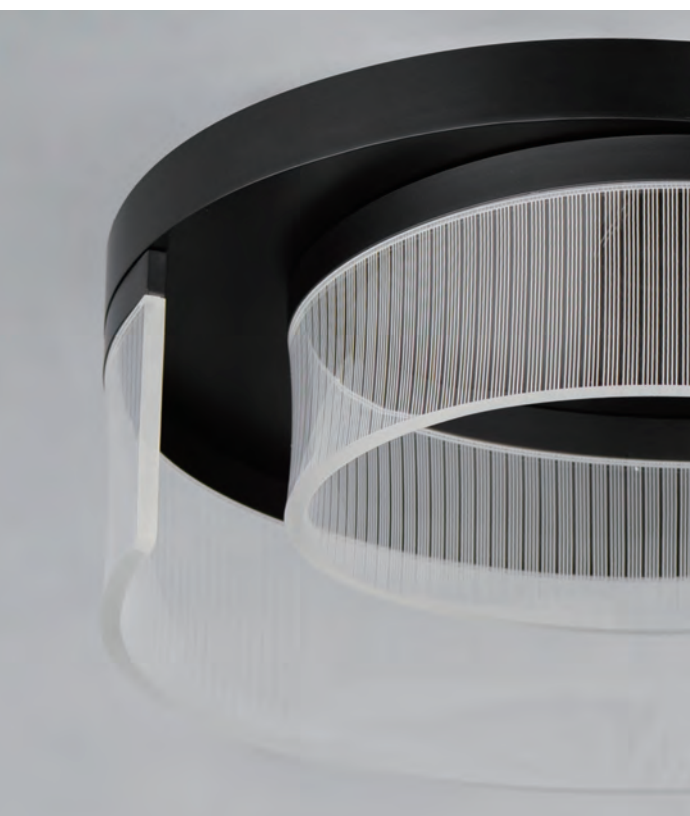

SONATA

Composed of gently curving aluminum channels in Matte Black that support a patterned translucent acrylic arranged in groups of vertical stripes, this series of pendants and coordinating ADA sconce express a musical quality in brilliant LED light. The wall sconce visibly suggests the shape of a piano, while the pendants return inward where they bend at the ends in an instrumental, elegant shape. A story told in simple forms, the collection is illuminated by dedicated LED light sources concealed within the frames enhancing the translucent undulating slabs of patterned acrylic. Their sculptural form is sure to add wonder to both classical and modern settings.