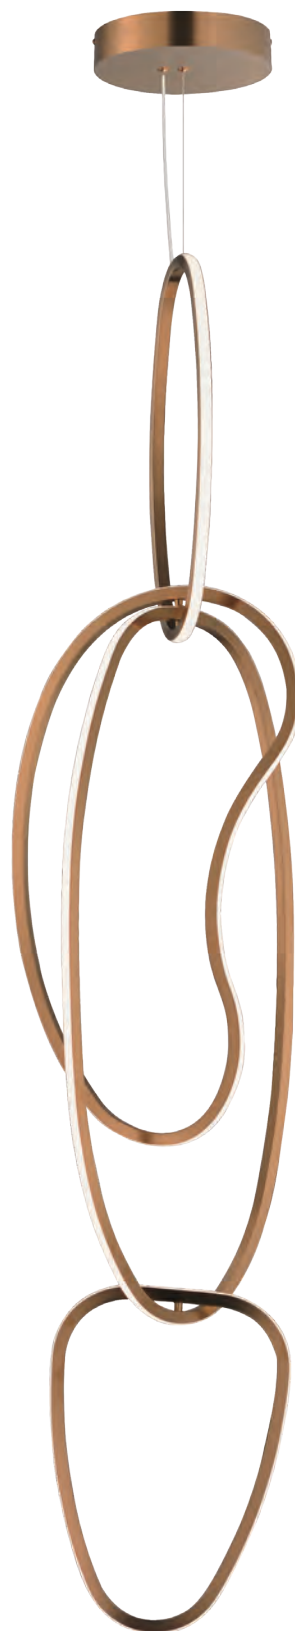

A

E24617-BC, -BCN
Pendant