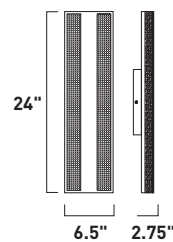

E30292-ACPBK
Outdoor Wall

B