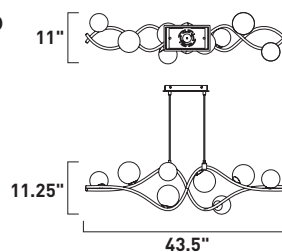

ITEM #	FINISH	LAMPING	DIMENSION	LUMENS			Additional Information
				CRI	INIT.	DEL.	
A E24187	148GLD	8 x 3W G9 LED 3000K (Incl.)	43.5"L x 11"W x 11.25"H, 133"OAH	90+	2400	2080	LED DIM ↑

Finish: Multi-Color glass (148) Gold (GLD)