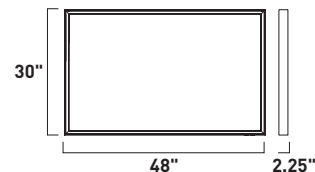

E42064-BBK, -SN
Mirror