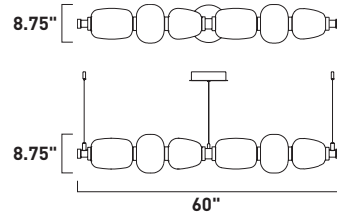

ITEM #	FINISH	LAMPING	DIMENSION	LUMENS			Additional Information
					CRI	INIT.	DEL.	
A	E25068	92BKGLD	34W PCB LED 3000K (Integrated)	39.5" L x 6" W x 6" H, 125" OAH	80+	1890	1570	LED DIM ⓘ
B	E25168	92BKGLD	60W PCB LED 3000K (Integrated)	60" L x 8.75" W x 8.75" H, 128.75" OAH	90+	4200	3000	LED DIM ⓘ

Finish: Satin White glass (92) Black/Gold (BKGLD)