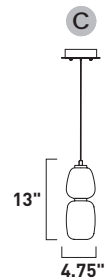

E25066-92BKGLD
Pendant