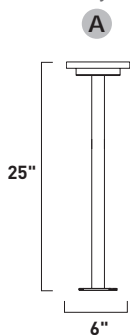

E41450-BK (with 16" Pole)
E41450-BK-24 (with 24" Pole)
Pathway Light