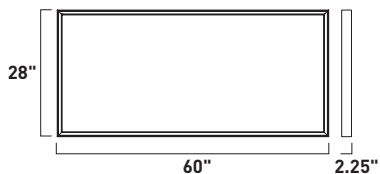

BEVEL

- Miter cut beveled edge acrylic
- Available in Brushed Black or Satin Nickel
- Discreet touch dimmable switch on frame
- 2 CCT Select: 3000-4000K
- Plug-in or Direct Wire
- CRI 90+

B

discreet switch
on frame

C

E42064-BBK, -SN
Mirror

D

ITEM #	FINISH	LAMPING	DIMENSION	LUMENS		Additional Information
				CRI	INIT. DEL.	
A	E42062 BBK, SN	53W PCB LED 3000-4000K (Inte.)	30"W x 36"H x 2.25" Ext.	90+	5300 1800	LED, DIM, CLEAR, CCT, +, ♿, CCT
B	E42061 BBK, SN	40W PCB LED 3000-4000K (Inte.)	24"W x 30"H x 2.25" Ext.	90+	4000 1400	LED, DIM, CLEAR, CCT, +, ♿, CCT
C	E42063 BBK, SN	58W PCB LED 3000-4000K (Inte.)	48"W x 30"H x 2.25" Ext.	90+	5800 2030	LED, DIM, CLEAR, CCT, +, ♿, CCT
D	E42064 BBK, SN	66W PCB LED 3000-4000K (Inte.)	60"W x 28"H x 2.25" Ext.	90+	6600 2300	LED, DIM, CLEAR, CCT, +, ♿, CCT

Finish Options: Brushed Black (BBK) Satin Nickel (SN)