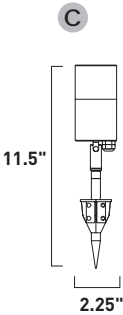

E41352-BK
Pathway Light