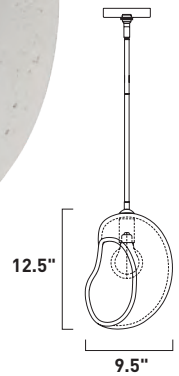

LUNA

- Concrete construction in Chalky White finish
- White LED G25 lamp included
- cETLus for Damp locations

E25214-CHK
Pendant

A

E25212-CHK
Pendant

B

ITEM #	FINISH	LAMPING	DIMENSION	LUMENS			Additional Information
				CRI	INIT.	DEL.	
A E25214	CHK	1 x 6W MB LED 3000K (Incl.)	8.25"L x 8.25"W x 18"H, 64" OAH	90+	500	400	
B E25212	CHK	1 x 6W MB LED 3000K (Incl.)	9.5"L x 9.5"W x 12.5"H, 58.5" OAH	90+	500	400	