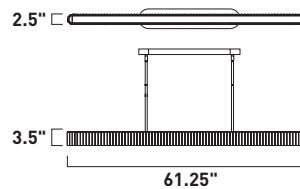

ITEM #	FINISH	LAMPING	DIMENSION	LUMENS			Additional Information	
				CRI	INIT.	DEL.		
A	E25178	CHK	36W PCB LED 3000-5000K (Inte.)	61.25"L x 2.5"W x 3.5"H, 48"OAH	90+	2000	1900	

Finish: Chalky White (CHK)