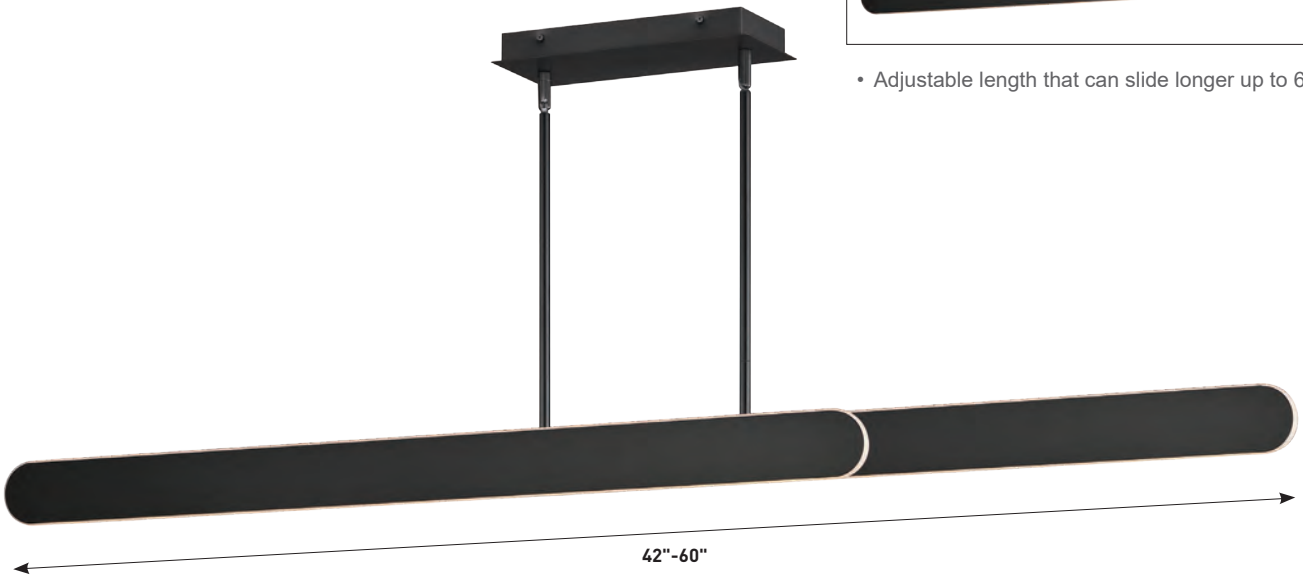

Finish: Black (BK)

BELT

An articulating LED linear pendant finished in Matte Black that can extend or shorten according to the length required for various applications. Expand the lighting surface by pulling the panels at opposite ends away from each other. As the light source wraps around the edge of the panels, it casts light both upward and downward along its shape. Perfect for multipurpose areas, above a kitchen island or dining table, it is ideal when measurements fall between sizes or require flexibility, allowing you to precisely customize the pendant's width to the required measurements.

BELT

- Matte Black finish
- Adjustable length from 42"-60"
- LED Integrated, Neutral 3000K Color Temperature
- 120-277V Range Voltage Input
- 3-in-1 universal dimming: Triac/ELV at 120V

• Adjustable length that can slide longer up to 60"