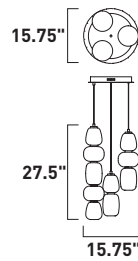

ITEM #	FINISH	LAMPING	DIMENSION	LUMENS			Additional Information
				CRI	INIT.	DEL.	
A E25069	92BKGLD	55W PCB LED 3000K (Integrated)	15.75"L x 15.75"W x 27.5"H, 150" OAH	80+	3200	2230	

Finish: Satin White glass (92) Black/Gold (BKGLD)