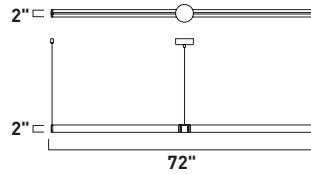

VANISH

- Crystal-clear acrylic
- Available in Polished Gunmetal or Brushed Aluminum
- LED Integrated, Neutral 3000K Color Temperature
- 120-277V Range Voltage Input
- 3-in-1 universal dimming: Triac/ELV at 120V or 0-10V dimming

E24837-75AL, -75GM
Pendant