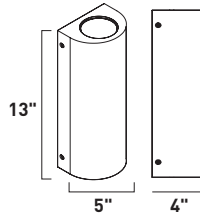

PILAR

- Solid Concrete shade
- Sandstone or Greystone Aggregate
- JAB LED Lamps included

E14370-GSN, -SSN
Outdoor Flush Mount

E14373-GSN, -SSN
Outdoor Wall

B

E14374-GSN, -SSN
Outdoor Wall

C

ITEM #	FINISH	LAMPING	DIMENSION	HCO	CRI	LUMENS INIT.	LUMENS DEL.	Additional Information
A	E14370 : GSN, SSN	1 x 7W MB LED 3000K (Incl.)	4.5" W x 7" H	90+	700	600		
B	E14373 : GSN, SSN	2 x 7W MB LED 3000K (Incl.)	5" W x 13" H x 4" Ext.	6.5"	90+	1400	1200	
C	E14374 : GSN, SSN	2 x 7W MB LED 3000K (Incl.)	5" W x 13" H x 4" Ext.	6.5"	90+	1400	1200	