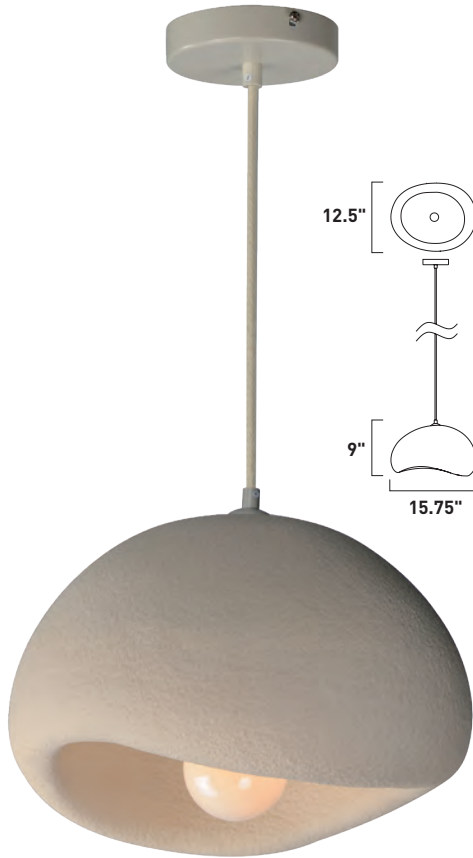

MOERAKI

- Polyurethane construction
- Textured Oyster finish
- White LED G25 lamp included
- Damp location Rated

E25180-OY
Wall Mount

B

E25181-OY
Wall Mount

C

E25182-OY
Pendant

D