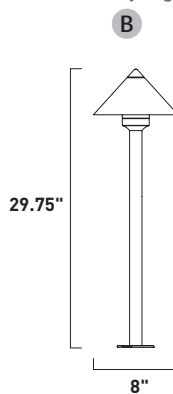

E41451-BK (with 16" Pole)
E41451-BK-24 (with 24" Pole)
Pathway Light