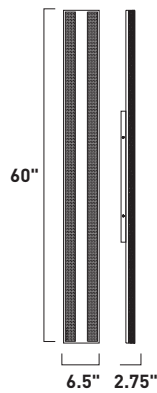

E30294-ACPBK
Outdoor Wall

A