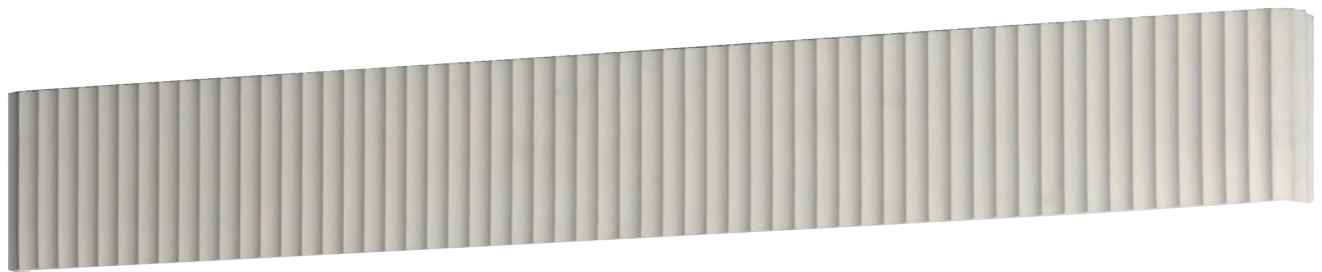

Finish: Chalky White (CHK) Sandstone (SSN)

E25171-CHK
Wall Mount

C

E25172-CHK
Wall Mount

D

E25173-CHK
Wall Mount

E

E25174-CHK
Wall Mount