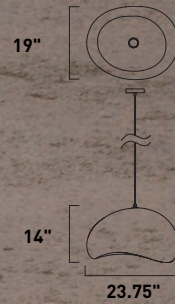

A

MOERAKI

Inspired by the rocky shores of New Zealand's South Island, boulder-like organic forms made of polyurethane are light weight and yet voluminous masses. With a shimmering salt-like texture, the pendants are finished in an off-white Oyster finish. Choose from pendant and flush mount configurations.