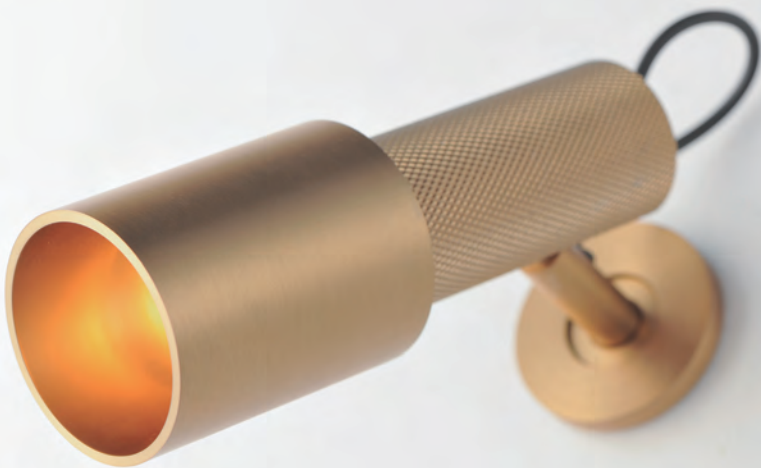

Finish Options: Black (BK) Gold (GLD)

HANDLER

Excellently crafted mini spotlights are ideal for highlighting spaces and providing ambient, articulating light. A knurled section of aluminum tubing meets a larger smooth surfaced aluminum housing. Recessed within this housing is a high powered, low voltage LED light source. Either wire multiple in series or individually to various accessories not provided.