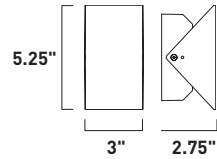

E41332-BK, -WT
Interior/Exterior Wall

C