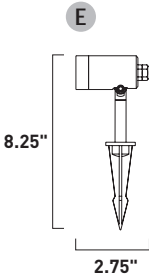

E41354-BK
Pathway Light