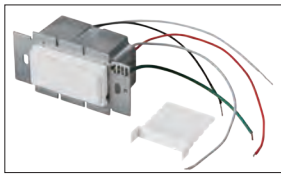

HANDLER

Dimmable Driver & Switch
ESWT25-2460WT 60W
ESWT25-2475WT 75W
2.25" L x 2" D x 4.25" H

- LED Integrated, 2700K Color Temperature
- 120-277V Range Voltage Input
- 3-in-1 universal dimming: Triac/ELV at 120V or 0-10V dimming
- Low Voltage 24V Spot Lights, E21620 LED driver REQ, not included