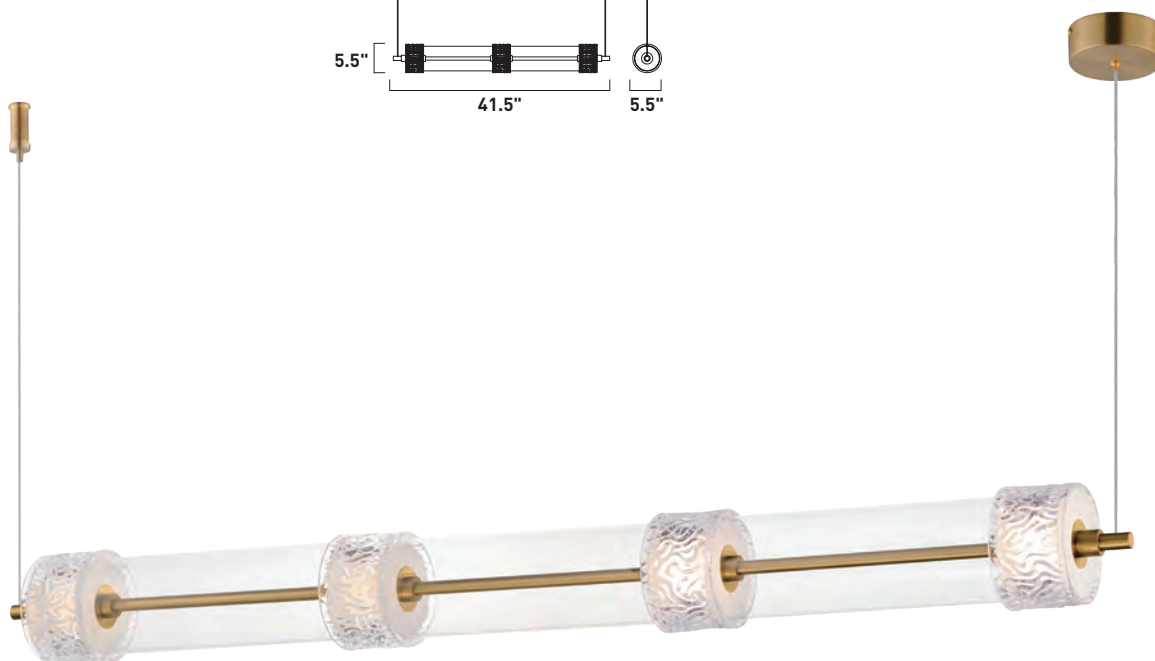

ELYSIAN

- Clear Crystal bands in distinctive rippled texture
- Clear glass cylinders
- Pendants can be mounted vertically or horizontally
- Floor Lamp with Step down dimming switch
- Floor Lamp with Step down dimming switch
- Pendants are 120-277V Range Voltage Input
- 3-in-1 universal dimming: Triac/ELV at 120V or 0-10V dimming

	ITEM #	FINISH	LAMPING	DIMENSION	LUMENS			Additional Information
					CRI	INIT.	DEL.	
A	E11083	124NAB	28W PCB LED 3000K (Inte.)	41.5"L x 5.5"W x 5.5"H, 120" OAH	90+	2300	1610	LED DIM ↑
B	E11084	124NAB	35W PCB LED 3000K (Inte.)	58.25"L x 5.5"W x 5.5"H, 120" OAH	90+	2800	1960	LED DIM ↑

Finish: Ripple glass (124) Natural Aged Brass (NAB)