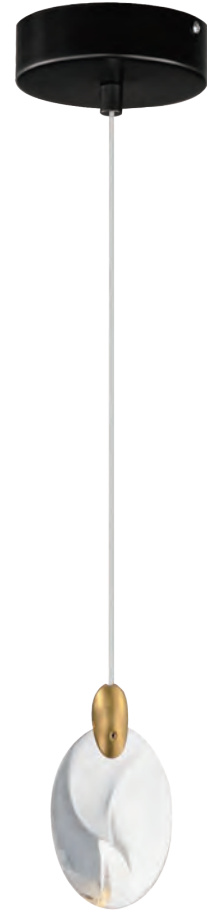

JUNE 2024 INTROS

PEBBLE

As if naturally formed from the ebbing shores of a riverbed, smooth and irregularly shaped crystal pebbles are suspended by cast metal clasps in a Polished Gold finish. Discreetly illuminated by concealed LED light sources within the clasps, additional downlight originates from LED GU10 lamps housed in a Matte Black canopy adding to the refracting iridescent shimmer on the crystal surface below. Available in multiple configurations of pendants as well as sconce options.

PEBBLE

- Smooth, irregularly shaped Clear crystal
- Cast metal clasps in Polished Gold finish
- Matte Black Canopy
- LED Integrated, 4000K Color Temperature
- Additional LED GU10 lamps included
- Dimmable with ELV and Triac dimmers

E11079-122BKPG
Pendant
A

E11071-122BKPG
Pendant
B

	ITEM #	FINISH	LAMPING	DIMENSION	LUMENS	Additional Information		
					CRI	INIT.	DEL.	
A	E11079	122BKPG	(18) 2W LED 4000K + (4) 7W LED GU10 3000K	21.75"L x 21.75"W x 4.75"H, 185" OAH	85+	3330	3050	
B	E11071	122BKPG	2W PCB LED 4000K (Inte.)	3"L x 1.5"W x 4.75"H, 125" OAH	85+	610	570	

Finish: Clear Crystal (122) Black/Polished Gold (BKPG)

PEBBLE

- Smooth, irregularly shaped Clear crystal
- Cast metal clasps in Polished Gold finish
- Matte Black Canopy
- LED Integrated, 4000K Color Temperature
- Additional LED GU10 lamps included
- Dimmable with ELV and Triac dimmers