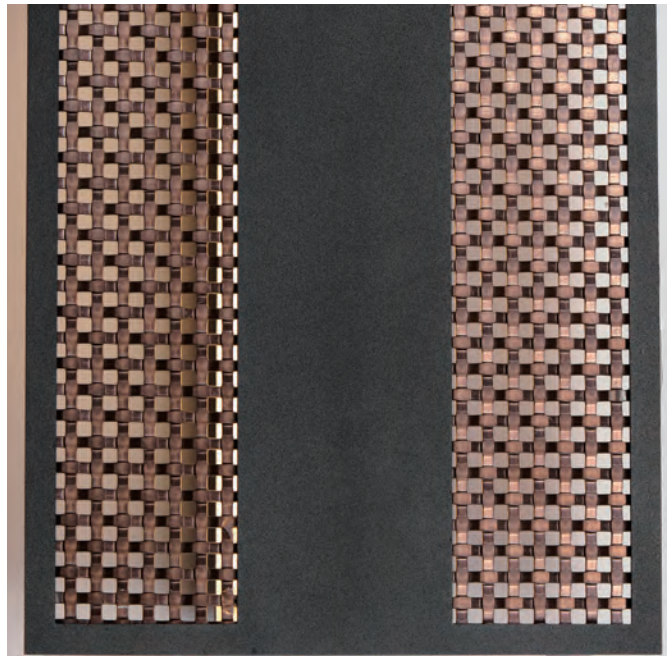

Finish: Black (BK)

INTERLACE

An Antique Copper grid constructed of 304 Grade Stainless Steel is framed along an integrated LED light source. The woven pattern of this grill is both elegant and adds an elegant element to the minimal design. Backlit along its sides the LED light highlights the pattern formed accentuating the design's most exemplary feature.