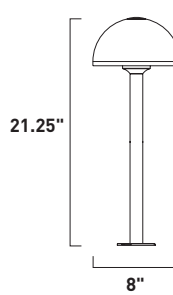

Finish: Black (BK)

E41452-61BK (with 16" Pole)
E41452-61BK-24 (with 24" Pole)
 Pathway Light

C

E41453-BK (with 16" Pole)
E41453-BK-24 (with 24" Pole)
 Pathway Light

D

E41455-10BK (with 16" Pole)
E41455-10BK-24 (with 24" Pole)
 Pathway Light