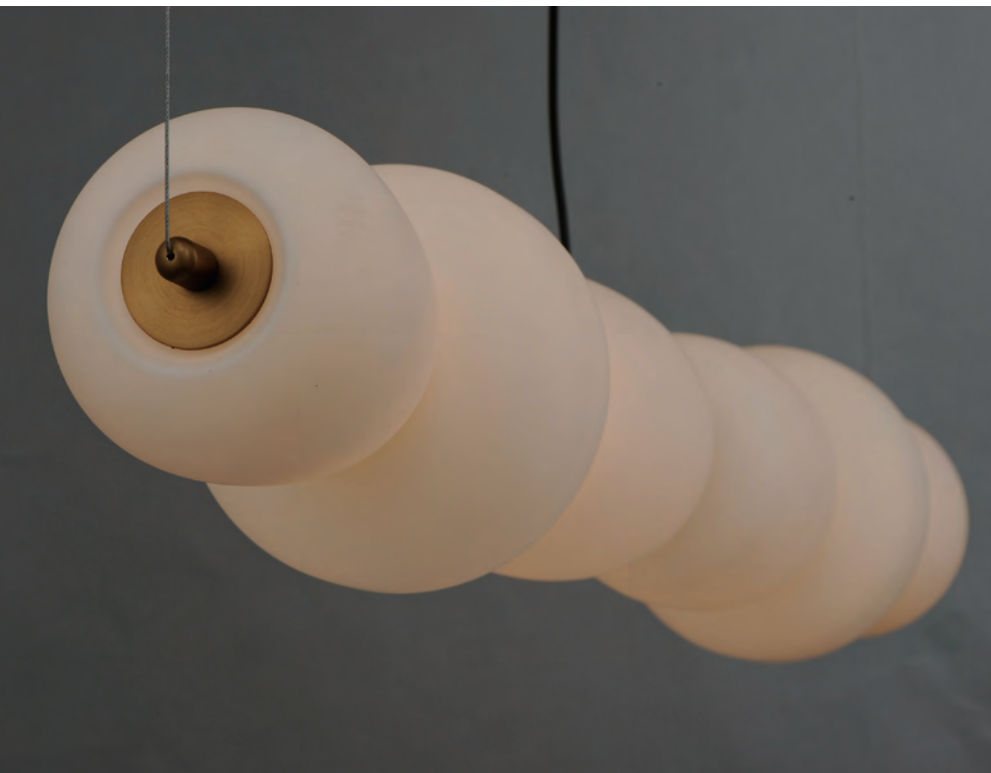

SOJI

Inspired by Japanese lanterns, this soft contemporary collection features Satin White glass shades of various shapes and sizes mounted on metal frames finished in a dramatic two-tone Gold with Black accents.