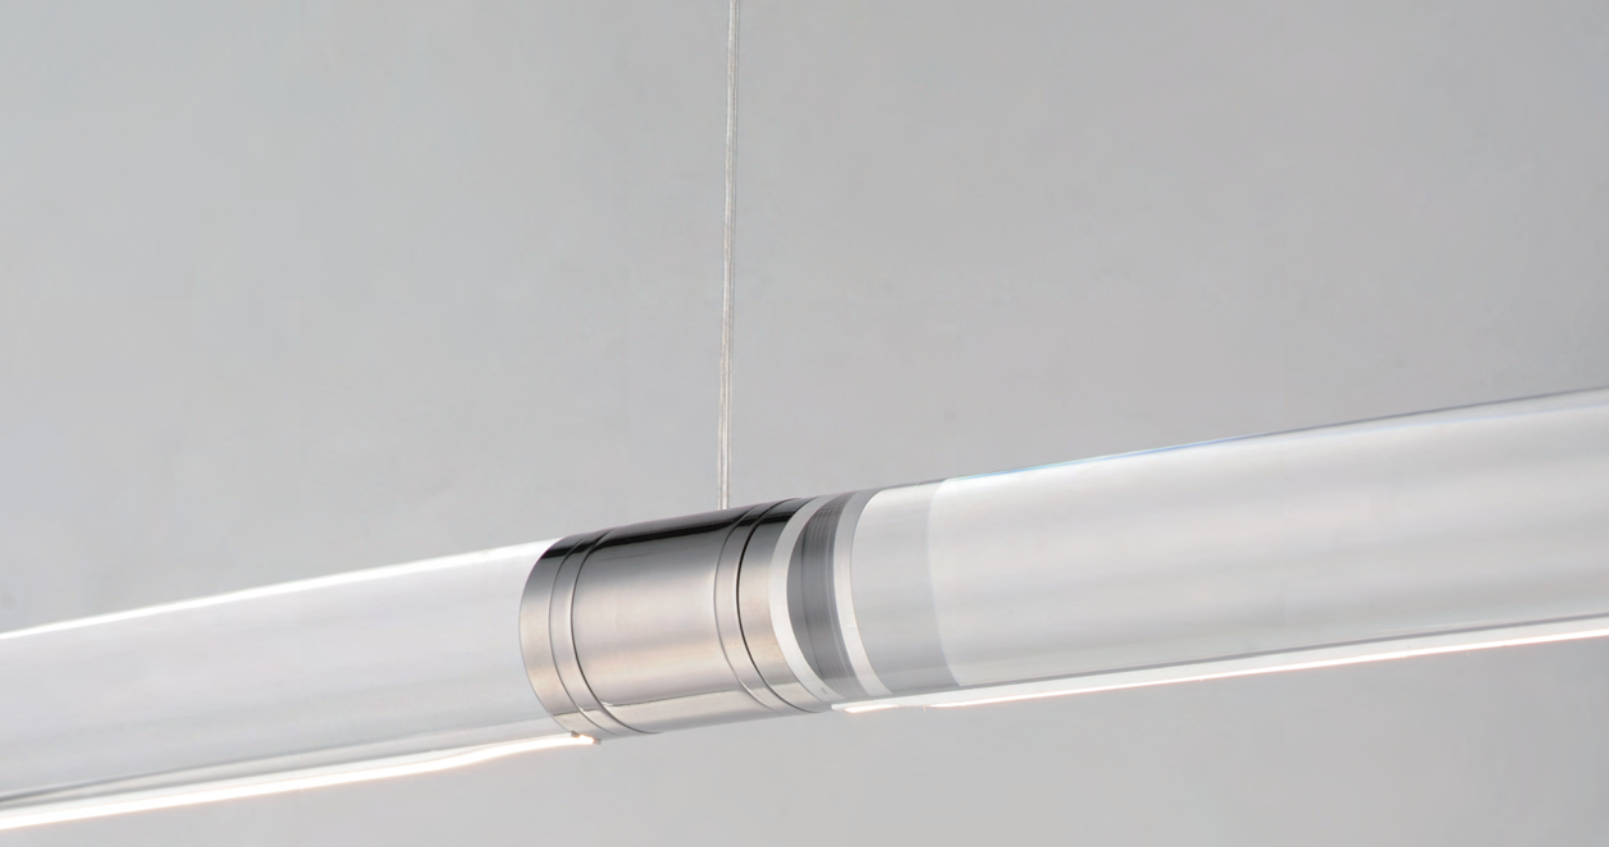

VANISH

A disappearing act of LED along an extended length of crystal-clear acrylic, these pendants vanish from view and simultaneously guide the slim, streamlined LED light source. Twist the machined aluminum ends finished in Gunmetal or Brushed Aluminum to direct the light wherever you choose.