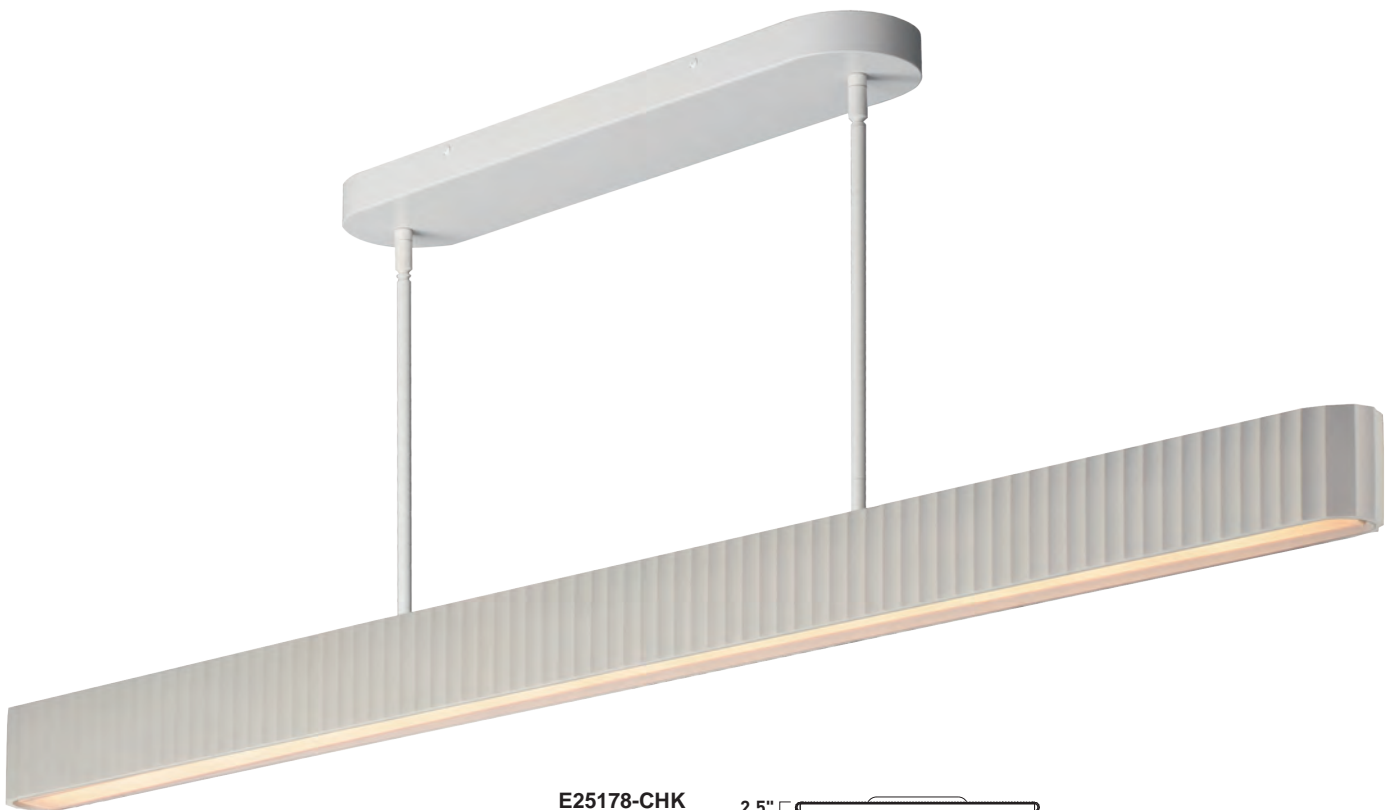

DELPHI

- Concrete construction
- Chalky White finish
- LED Integrated, 5CCT Select: 27-30-35-40-50K
- 120-277V Range Voltage Input
- 3-in-1 universal dimming: Triac/ELV at 120V or 0-10V dimming
- Suitable for Damp Locations

E25178-CHK
Pendant

A