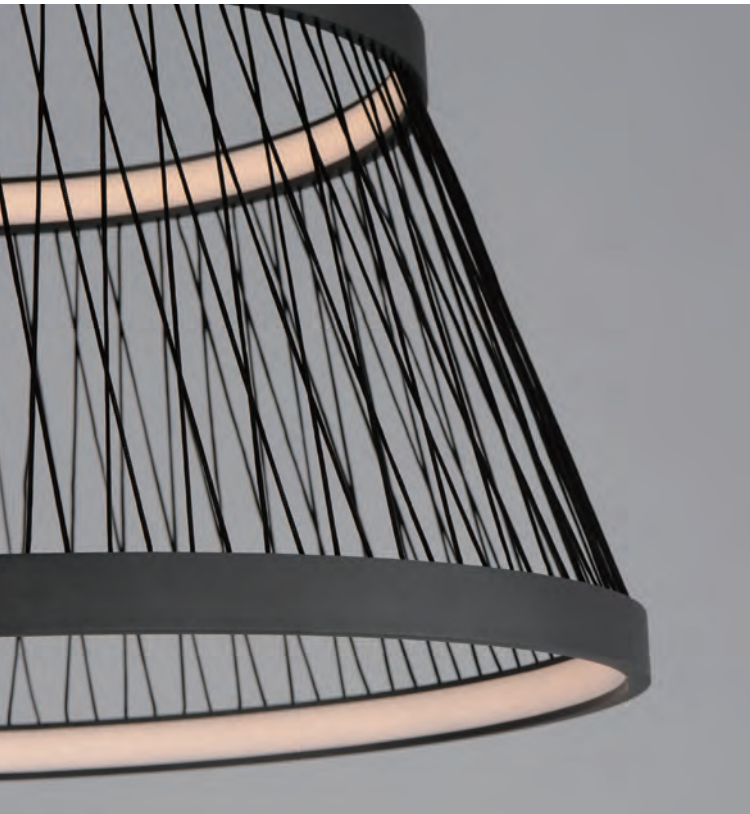

LOOM

Cross-threaded strands of cotton are strung through two Matte Black illuminated rings of LED. The black cotton thread creates a form both structural and airy in composition. These pendants perfectly capture the art of weaving techniques by producing a large truncated cone of with the use of minimal material.