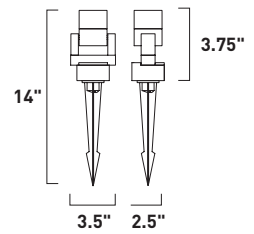

Finish options: Black (BK) White (WT)

E41350-BK, -BZ, -SA
Pathway Light

A

ALUMILUX

Low voltage garden lights consisting of classic shaped shades to brighten your outdoor space. Choose from various lighting elements that pair with matching poles. In-ground stakes or bolt down installation mounting options are provided with a 16-inch pole. Extension rods in 8-inch increments sold separately.