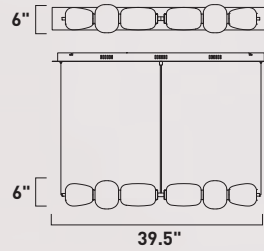

A

SOJI

Inspired by Japanese lanterns, this soft contemporary collection features Satin White glass shades of various shapes and sizes mounted on metal frames finished in a dramatic two-tone Gold with Black accents.