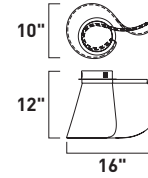

Finish Options: Heavy Faceted glass (82) Brushed Champagne (BCN) Polished Chrome (PC)

E24812-82BCN, -82PC
Pendant

C

E24810-82BCN, -82PC
Flush Mount

D

ITEM #	FINISH	LAMPING	DIMENSION	LUMENS			Additional Information
				CRI	INIT.	DEL.	
C	E24812 82BCN, 82PC	14W PCB LED 3000-4000K (Inte.)	16"L x 10"W x 10.5"H, 130"OAH	90+	1120	700	
D	E24810 82BCN, 82PC	12W PCB LED 3000-4000K (Inte.)	16"L x 10"W x 12"H	90+	960	600	