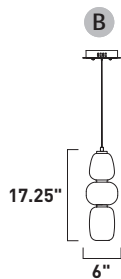

ITEM #	FINISH	LAMPING	DIMENSION	LUMENS			Additional Information
					CRI	INIT.	DEL.	
B	E25067	92BKGLD	13W PCB LED 3000K (Inte.)	6"L x 6"W x 17.25"H, 140"OAH	80+	1040	930	LED DIM ①
C	E25066	92BKGLD	10W PCB LED 3000K (Inte.)	4.75"L x 4.75"W x 13"H, 135"OAH	80+	960	760	LED DIM ①

Finish: Satin White glass (92) Black/Gold (BKGLD)