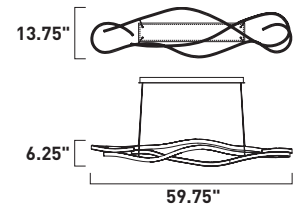

SERPENTINE

- LED Integrated, Neutral 3000K Color Temperature
- 120-277V Range Voltage Input
- 3-in-1 universal dimming: Triac/ELV at 120V

E30668-BK
Linear Pendant

A

E30666-BK
Pendant

B

	ITEM #	FINISH	LAMPING	DIMENSION	LUMENS			Additional Information
					CRI	INIT.	DEL.	
A	E30668	BK	78W PCB LED 3000K (Inte.)	56.5"L x 16.25"W x 15.75"H, 61.5" OAH	90+	6240	4640	LED DIM ↑
B	E30666	BK	80W PCB LED 3000K (Inte.)	59.75"L x 13.75"W x 6.25"H, 127" OAH	90+	6400	5500	LED DIM ↑