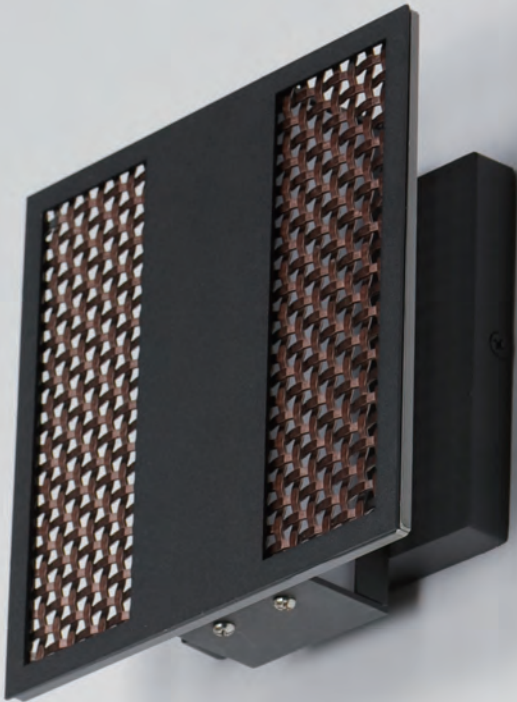

Finish: Black (BK)

INTERLACE

An Antique Copper grid constructed of 304 Grade Stainless Steel is framed along an integrated LED light source. The woven pattern of this grill is both elegant and adds an elegant element to the minimal design. Backlit along its sides the LED light highlights the pattern formed accentuating the design's most exemplary feature.