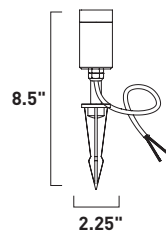

A

ALUMILUX

Low voltage garden lights consisting of classic shaped shades to brighten your outdoor space. Choose from various lighting elements that pair with matching poles. In-ground stakes or bolt down installation mounting options are provided with a 16-inch pole. Extension rods in 8-inch increments sold separately.

B