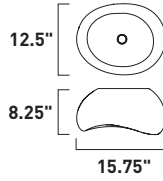

E25181-OY
Wall Mount

C