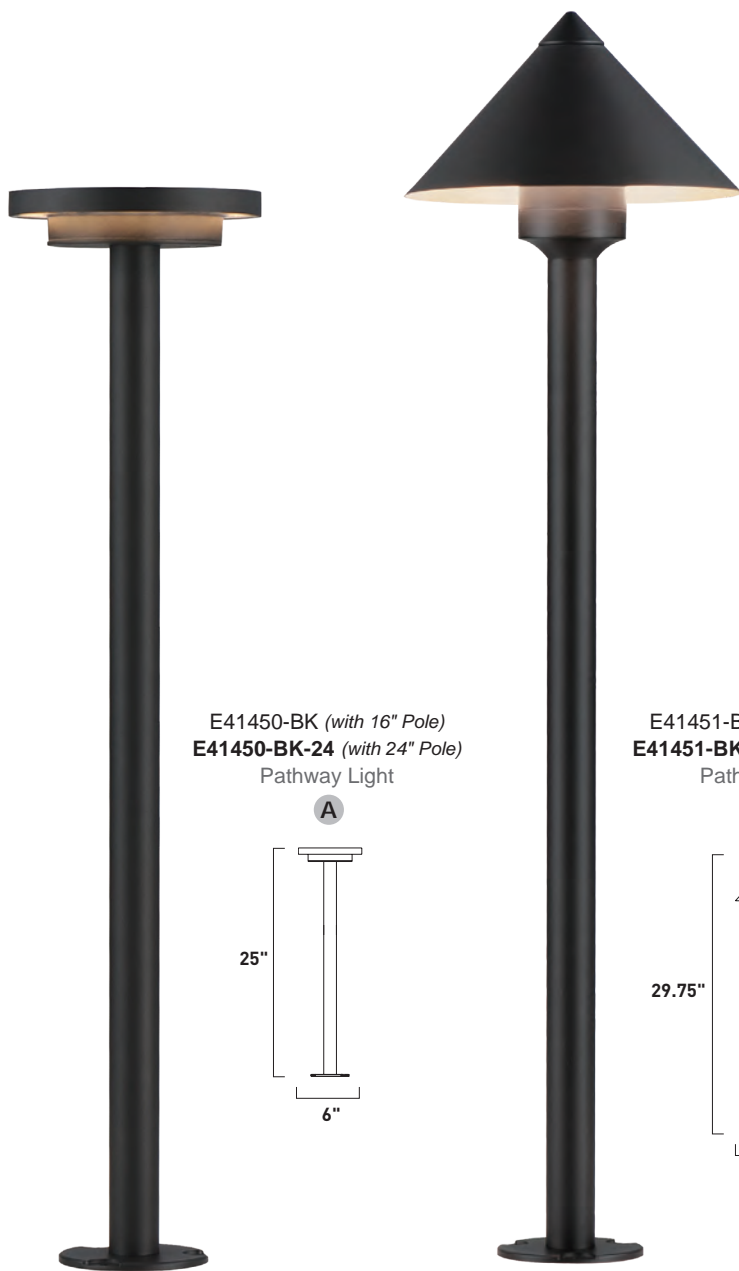

LANDSCAPE

- LED Integrated, 3000K Color Temperature
- 12-24V Low Voltage Input
- Outdoor Landscape Transformer required (not included)