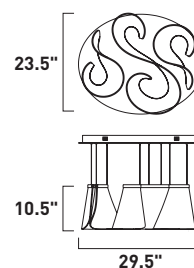

TARTAN

- Hand-formed acrylic in grid pattern
- LED Integrated, CCT Select:
  Warm-Neutral-Cool
  (~3000K – 3500K – 4000K)
- 120-277V Range Voltage Input
- 3-in-1 universal dimming:
  Triac/ELV at 120V or 0-10V dimming

E24816-82BCN, -82PC
Pendant

A

	ITEM #	FINISH	LAMPING	DIMENSION	LUMENS			Additional Information
					CRI	INIT.	DEL.	
A	E24816	82BCN, 82PC	38W PCB LED 3000-4000K (Inte.)	29.5"L x 23.5"W x 10.5"H, 130"OAH	90+	3040	1900	

Finish Options: Heavy Faceted glass (82) Brushed Champagne (BCN) Polished Chrome (PC)