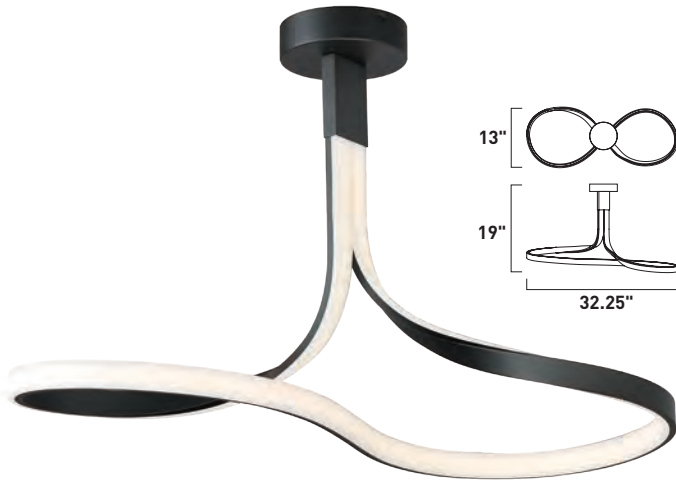

E30660-BK
Semi-Flush Mount

B