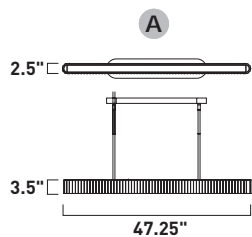

E25179-SSN
Table Lamp