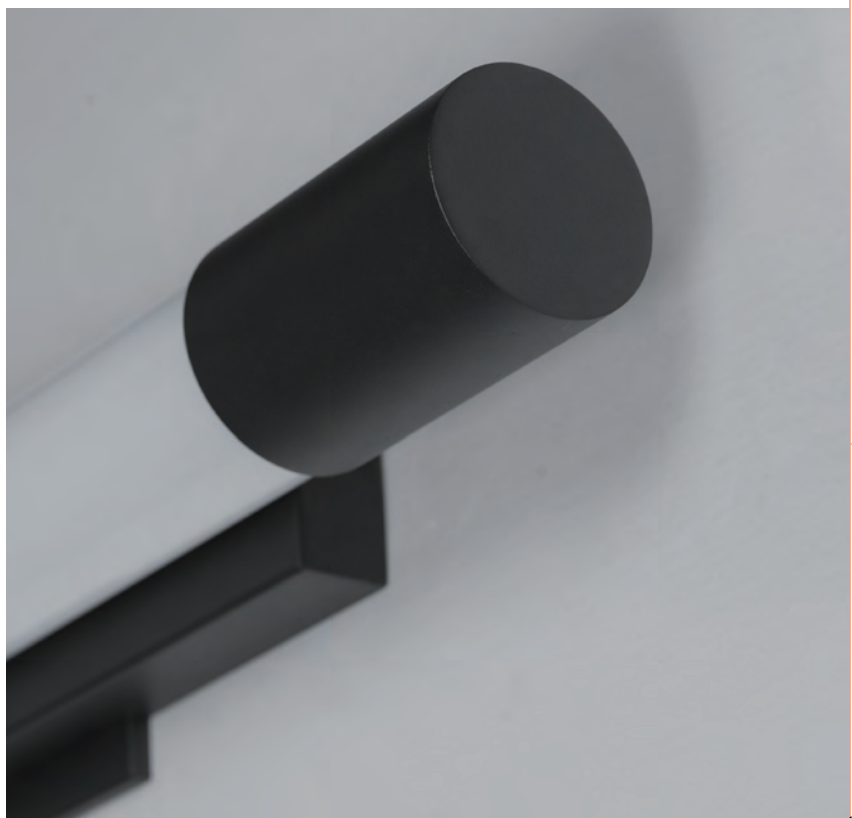

CANELLO

A tube of evenly diffused LED light in matte White acrylic. The body is made of heavy duty extruded aluminum finished in Matte Black. Ideal for use in both residential and commercial settings, both indoors and out. With large scale options, these sconces are all ADA compliant.