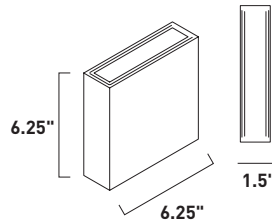

- Machined Aluminum construction
- ADA compliant
- Available in Black, White, and Natural Aged Brass
- Wet location rated
- 3000K Color Temperature
- CRI 90+
- Dimmable with Triac or ELV dimmers
- Squared edge profiles

MSP Optional
(Motion Sensor
Photocell)

Without MSP

ITEM #	FINISH	LAMPING	DIMENSION	HCO	CRI	LUMENS INIT.	DEL.	Additional Information	
A	E23211	BK, NAB, WT	2 x 14W PCB LED 3000K (Inte.)	11.75"W x 7"H x 1.5"Ext.	3.5"	90+	2800	1750	LED, DALI, 0-10V, 0-10V, ADA, UL, ETL
B	E23212	BK, NAB, WT	2 x 6W PCB LED 3000K (Inte.)	4.75"W x 4.75"H x 1.5"Ext.	2.25"	90+	1200	1100	LED, DALI, 0-10V, 0-10V, ADA, UL, ETL
C	E23214/MSP	BK, WT	2 x 7W PCB LED 3000K (Inte.)	6.25"W x 6.25"H x 2"Ext.	3.25"	90+	1400	1200	LED, DALI, 0-10V, 0-10V, ADA, UL, ETL With MSP
C	E23214	BK, NAB, WT	2 x 7W PCB LED 3000K (Inte.)	6.25"W x 6.25"H x 1.5"Ext.	3.25"	90+	1400	1200	LED, DALI, 0-10V, 0-10V, ADA, UL, ETL
D	E23215	BK, NAB, WT	2 x 12W PCB LED 3000K (Inte.)	7"W x 14"H x 1.5"Ext.	7"	90+	2400	1490	LED, DALI, 0-10V, 0-10V, ADA, UL, ETL

Finish options: Black (BK) Natural Aged Brass (NAB) White (WT)