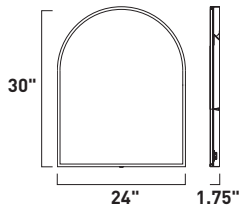

E42071-BK, -GLD
Mirror

B