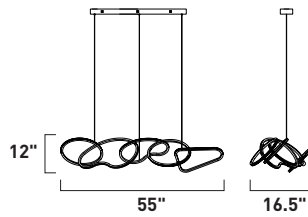

ITEM #	FINISH	LAMPING	DIMENSION	LUMENS			Additional Information
				CRI	INIT.	DEL.	
B E24616	BC, BCN	50W PCB LED 3000K (Integrated)	55"L x 16.5"W x 12"H, 131.75"OAH	90+	4800	2500	

Finish Options: Black Chrome (BC) Brushed Champagne (BCN)