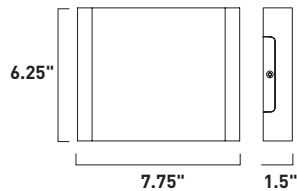

E23236-ABZ, -BK
Interior/Exterior Wall

D