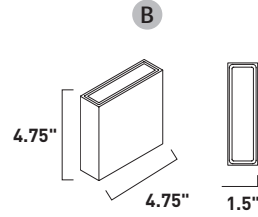

E23212-BK, -NAB, -WT
Interior/Exterior Wall

- Machined Aluminum construction
- ADA compliant
- Available in Black, White, and Natural Aged Brass
- Wet location rated
- 3000K Color Temperature
- CRI 90+
- Dimmable with Triac or ELV dimmers
- Squared edge profiles