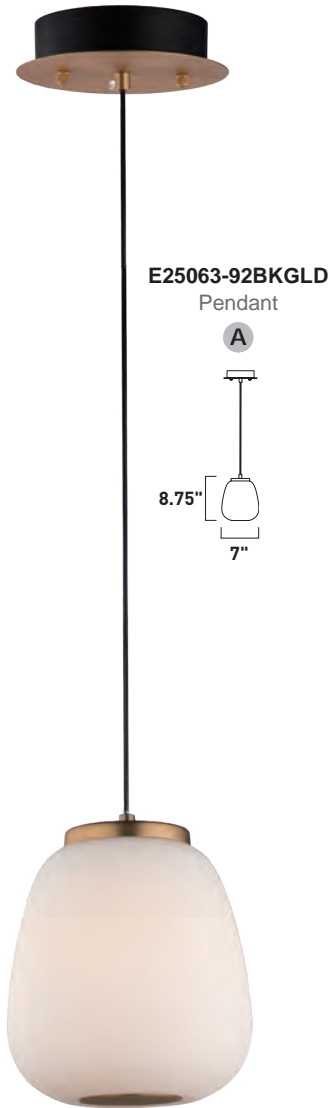

SOJI

- LED Integrated, 3000K Color Temperature
- 120-277V Range Voltage Input
- 3-in-1 universal dimming: Triac/ELV at 120V or 0-10V dimming

	ITEM #	FINISH	LAMPING	DIMENSION	LUMENS			Additional Information
					CRI	INIT.	DEL.	
A	E25063	92BKGLD	2 x 4W G9 LED 3000K (Incl.)	7"L x 7"W x 8.75"H, 131" OAH	80+	960	760	
B	E25064	92BKGLD	2 x 4W G9 LED 3000K (Incl.)	7"L x 7"W x 10.75"H, 133" OAH	80+	960	760	
C	E25065	92BKGLD	2 x 4W G9 LED 3000K (Incl.)	9"L x 9"W x 7.5"H, 131" OAH	80+	960	760	

Finish: Satin White glass (92) Black/Gold (BKGLD)