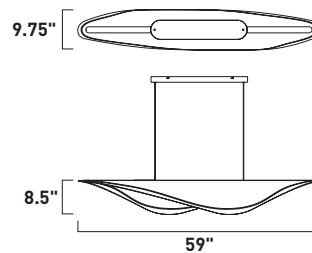

ITEM #	FINISH	LAMPING	DIMENSION	LUMENS			Additional Information
				CRI	INIT.	DEL.	
A E24716	144BK, 144GLD	56W PCB LED 3000K (Inte.)	59"L x 9.75"W x 8.5"H, 120" OAH	90+	4480	2770	

Finish Options: Clear Ribbed glass (144) Black (BK) Gold (GLD)