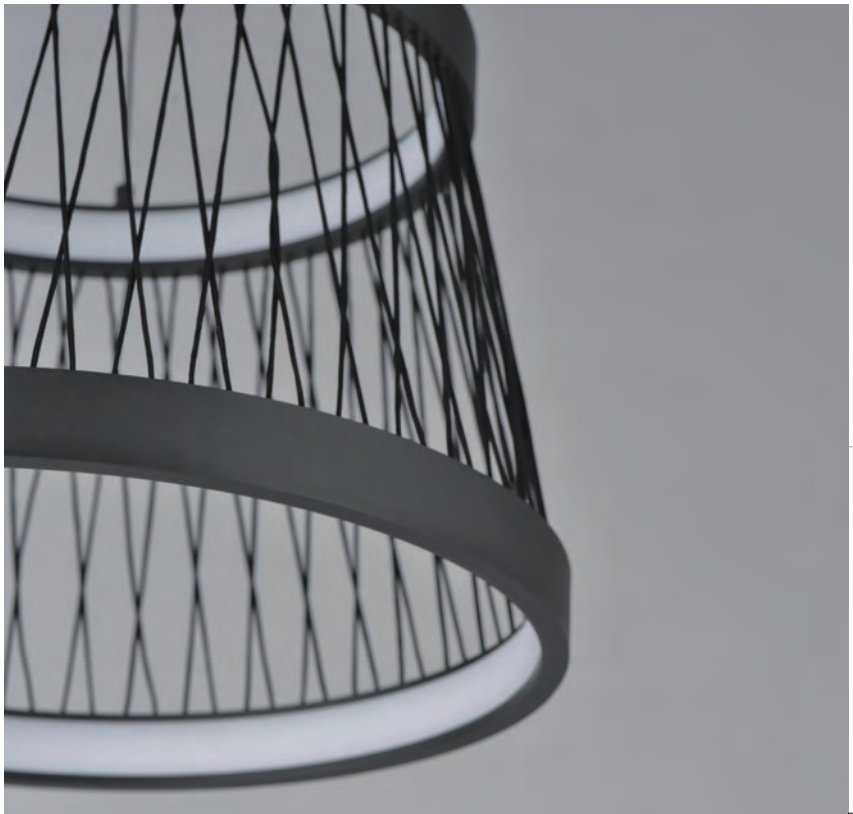

LOOM

Cross-threaded strands of cotton are strung through two Matte Black illuminated rings of LED. The black cotton thread creates a form both structural and airy in composition. These pendants perfectly capture the art of weaving techniques by producing a large truncated cone of with the use of minimal material.