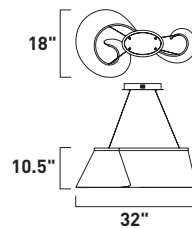

ITEM #	FINISH	LAMPING	DIMENSION	HCO	LUMENS			Additional Information
					CRI	INIT.	DEL.	
A	E24811 82BCN, 82PC	13W PCB LED 3000-4000K (Inte.)	15"W x 13"H x 10"Ext.	3"	90+	1040	650	
B	E24814 82BCN, 82PC	24W PCB LED 3000-4000K (Inte.)	32"L x 18"W x 10.5"H, 130"OAH		90+	1920	1200	

Finish Options: Heavy Faceted glass (82) Brushed Champagne (BCN) Polished Chrome (PC)