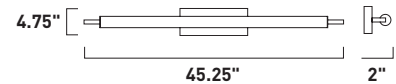

E24932-DWCHL, -WNAB, -WNBK
Pendant

A

E24930-DWCHL, -WNAB, -WNBK
Wall Mount

B

E24938-DWCHL, -WNAB, -WNBK
Wall Mount

C

ITEM #	FINISH	LAMPING	DIMENSION	HCO	CRI	LUMENS		Additional Information
						INIT.	DEL.	
A	DWCHL, WNAB, WNBK	28W PCB LED 3000K (Inte.)	45.25"L x 2"W x 4"H, 125.5" OAH		90+	2240	1680	LED, DIM, DALI
B	DWCHL, WNAB, WNBK	13W PCB LED 3000K (Inte.)	21.75"W x 4.75"H x 2" Ext.	2.25"	90+	1040	780	LED, DIM, DALI
C	DWCHL, WNAB, WNBK	30W PCB LED 3000K (Inte.)	45.25"W x 4.75"H x 2" Ext.	2.25"	90+	2400	1800	LED, DIM, DALI