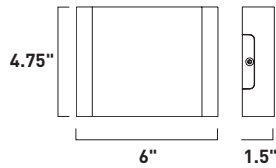

E23234-ABZ, -BK
Interior/Exterior Wall

B