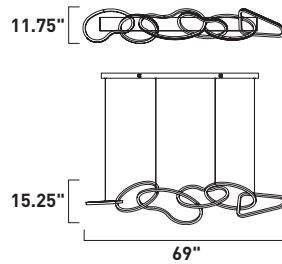

ITEM #	FINISH	LAMPING	DIMENSION	LUMENS			Additional Information
				CRI	INIT.	DEL.	
A	E24618 BC, BCN	64W PCB LED 3000K (Integrated)	69"L x 11.75"W x 15.25"H, 135"OAH	90+	6000	3200	

Finish Options: Black Chrome (BC) Brushed Champagne (BCN)