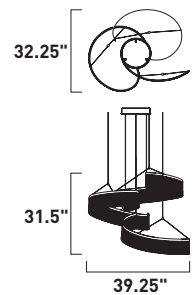

SONATA

- Vertically striped translucent acrylic panes are bent by hand
- Stark contrasting Matte Black aluminum frame
- Integrated LED in a Neutral White 3000K color temperature
- ADA compliant wall sconce
- Dimmable with Electronic Low Voltage Dimmer switches
- Configurations include Pendants, Wall Sconce, and Flush Mounts

E24776-133BK
Pendant

A

	ITEM #	FINISH	LAMPING	DIMENSION	LUMENS CRI INIT. DEL.	Additional Information
A	E24776	133BK	86W PCB LED 3000K (Inte.)	39.25"L x 32.25"W x 31.5"H, 120"OAH	90+ 6880 2900	LED DIM ⓘ

Finish: Patterned Acrylic (133) Black (BK)