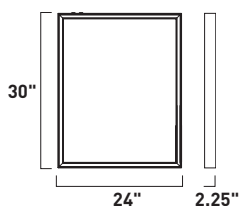

E42063-BBK, -SN
Mirror

C