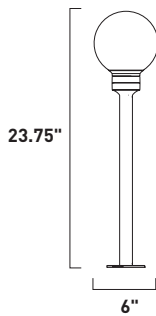

E41452-61BK (with 16" Pole)
E41452-61BK-24 (with 24" Pole)
Pathway Light

D