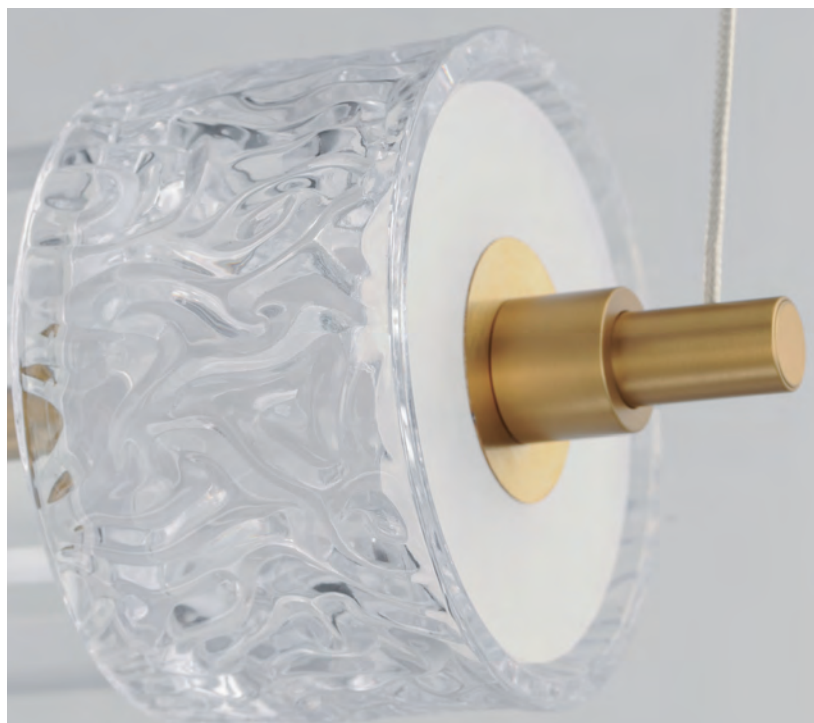

JUNE 2024 INTROS

PEBBLE

As if naturally formed from the ebbing shores of a riverbed, smooth and irregularly shaped crystal pebbles are suspended by cast metal clasps in a Polished Gold finish. Discreetly illuminated by concealed LED light sources within the clasps, additional downlight originates from LED GU10 lamps housed in a Matte Black canopy adding to the refracting iridescent shimmer on the crystal surface below. Available in multiple configurations of pendants as well as sconce options.

Finish: Clear Crystal (122) Black/Polished Gold (BKPG)

PEBBLE

- Smooth, irregularly shaped Clear crystal
- Cast metal clasps in Polished Gold finish
- Matte Black Canopy
- LED Integrated, 4000K Color Temperature
- Additional LED GU10 lamps included
- Dimmable with ELV and Triac dimmers

Finish: Clear Crystal (122) Black/Polished Gold (BKPG)

E11076-122BKPG
Pendant

C

ITEM #	FINISH	LAMPING	DIMENSION	LUMENS			Additional Information
				CRI	INIT.	DEL.	
C E11076	122BKPG	41W PCB LED 4000K (Inte.)	35.5"L x 9.5"W x 4.75"H, 125"OAH	85+	1250	1150	LED DIM I

Finish: Clear Crystal (122) Black/Polished Gold (BKPG)

ELYSIAN

Segments of Clear glass cylinders are separated by distinctly rippled Clear crystal fonts on a thin Natural Aged Brass frame. The translucent segments are backlit with integrated LED illumination creating an airy, ethereal composition of glass textures. Available in vertical and horizontal configurations as well as sconce and portable configurations.