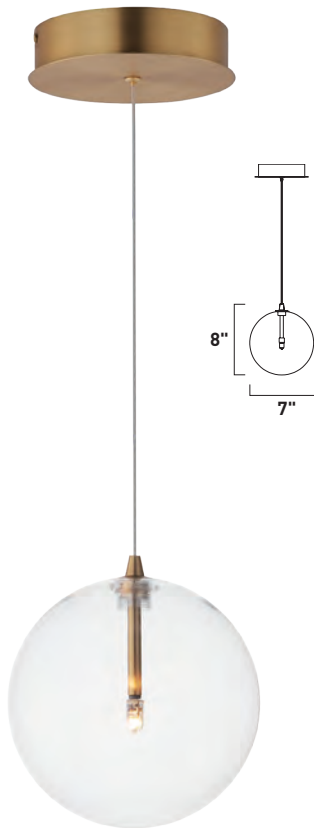

- Clear Glass Globes
- Available in Matte Black or Gold
- 12V low-voltage LED G4 lamps included
- 120-277V Range Voltage Input
- 3-in-1 universal dimming: Triac/ELV at 120V or 0-10V dimming

E25071-18BK, -18NAB
Pendant

B