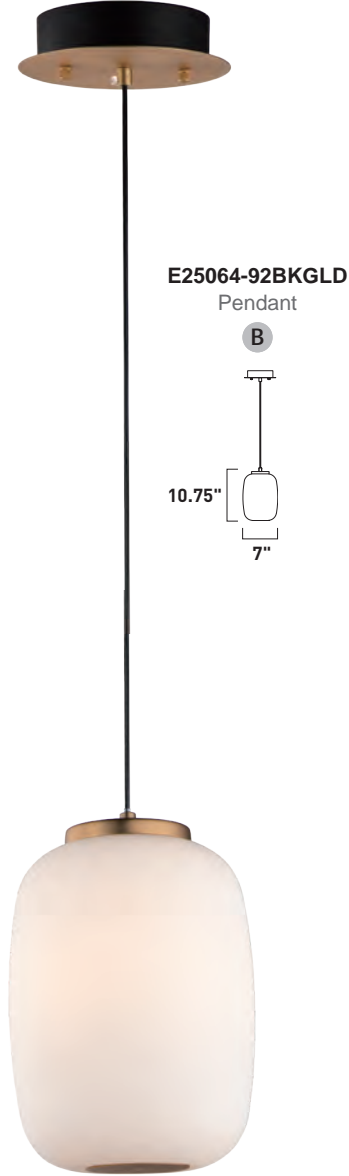

SOJI

- LED Integrated, 3000K Color Temperature
- 120-277V Range Voltage Input
- 3-in-1 universal dimming: Triac/ELV at 120V or 0-10V dimming

	ITEM #	FINISH	LAMPING	DIMENSION	LUMENS			Additional Information
					CRI	INIT.	DEL.	
A	E25063	92BKGLD	2 x 4W G9 LED 3000K (Incl.)	7"L x 7"W x 8.75"H, 131" OAH	80+	960	760	
B	E25064	92BKGLD	2 x 4W G9 LED 3000K (Incl.)	7"L x 7"W x 10.75"H, 133" OAH	80+	960	760	
C	E25065	92BKGLD	2 x 4W G9 LED 3000K (Incl.)	9"L x 9"W x 7.5"H, 131" OAH	80+	960	760	

Finish: Satin White glass (92) Black/Gold (BKGLD)