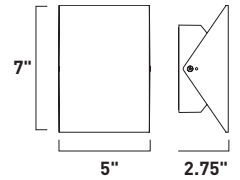

E41388-BK, -WT
Interior/Exterior Wall

D