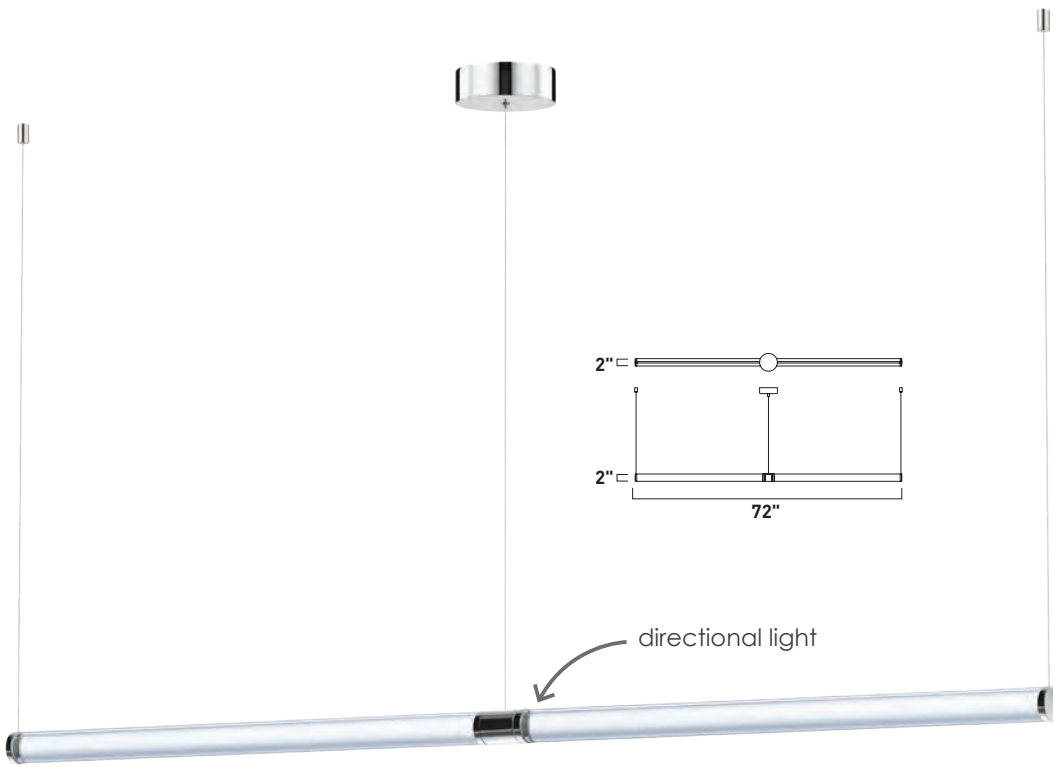

VANISH

- Crystal-clear acrylic
- Available in Polished Gunmetal or Brushed Aluminum
- LED Integrated, Neutral 3000K Color Temperature
- 120-277V Range Voltage Input
- 3-in-1 universal dimming: Triac/ELV at 120V or 0-10V dimming

E24837-75AL, -75GM
Pendant