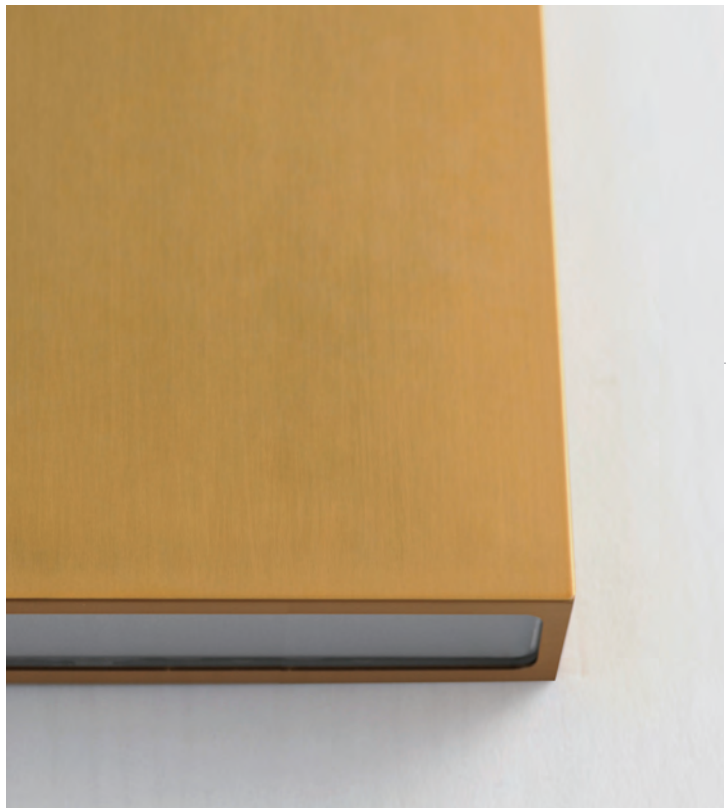

Finish options: Antique Bronze (ANB) Black (BK)

BRIK

Square aluminum blocks that are not only attractive but offer robust features. As a low profile LED up and down wall sconce, they provide ample illumination that complies with ADA regulations. Fitted with a 120-277V range voltage input driver, these sconces can be used in interior and exterior spaces whether residential or commercial applications call for them. Available in a variety of sizes including smaller square forms and oversized rectangular profiles, you can also select from three color options: Natural Aged Brass, Black, and White.