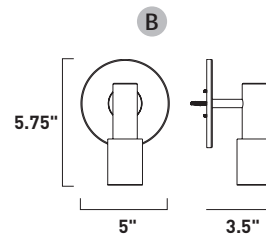

ITEM #	FINISH	LAMPING	DIMENSION	HCO	CRI	LUMENS		Additional Information
							INIT.	DEL.	
A	E21620	GM, NAB	5W PCB LED 2700K (Inte.)	2" W x 5.75" H x 3.5" Ext.	3.5"	90+	300	200	LED DIM DALI WET
B	E21720	BK, GM	5W PCB LED 2700K (Inte.)	5" W x 5.75" H x 3.5" Ext.	3.5"	90+	300	200	LED DIM DALI WET

Finish Options: Gunmetal (GM) Black (BK) Natural Aged Brass (NAB)