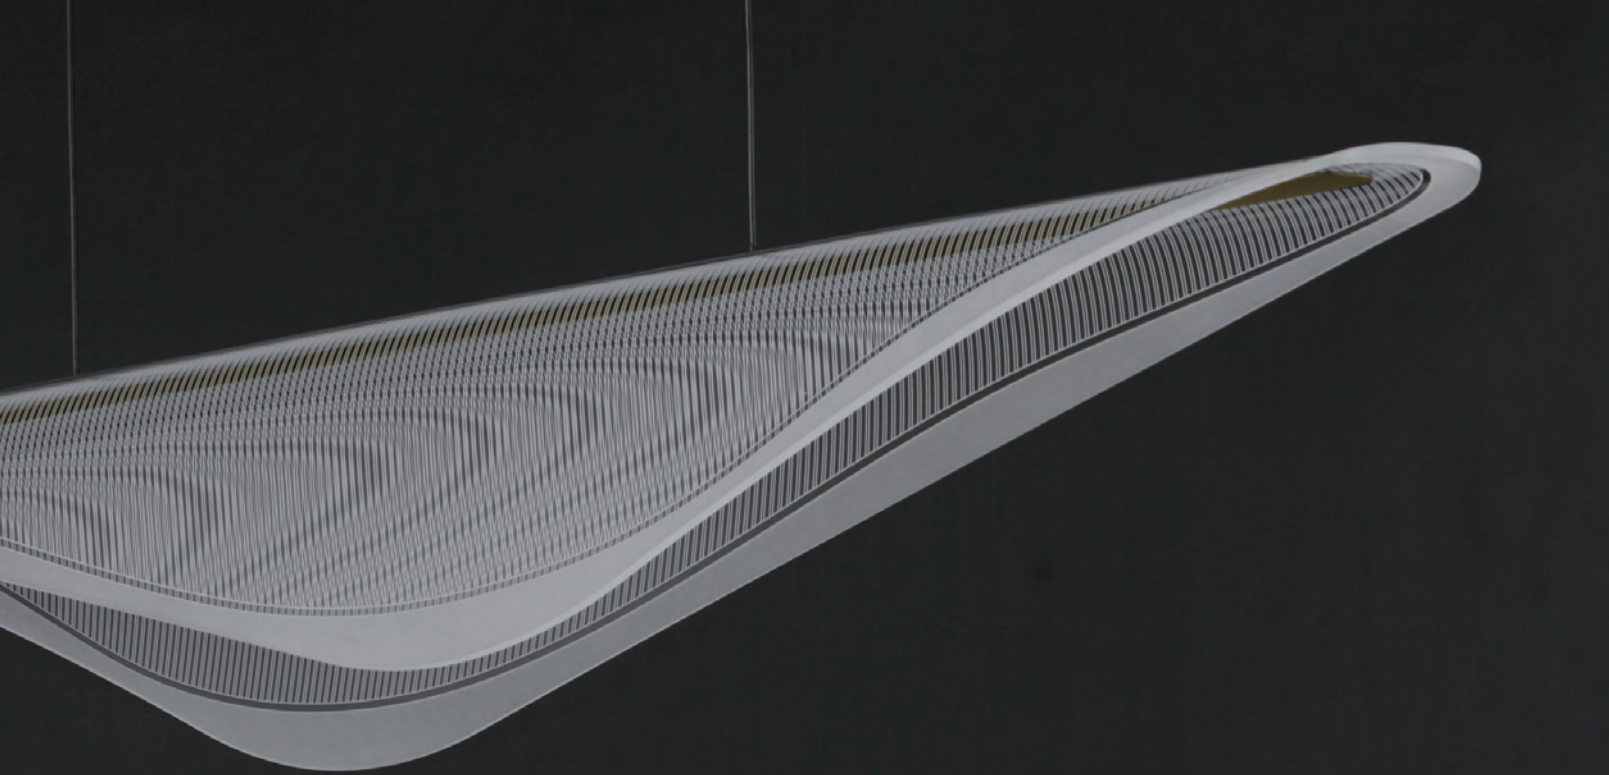

Finish Options: Black Chrome (BC) Brushed Champagne (BCN)

MANTA

An undulating shape softly curls along its center to create an organic form constructed of a single panel of transparent acrylic. Further enhancing the form is the captivating effect of the frosted band around the borders and the patterned etching on the acrylic that captures the light. A coordinating wall sconce that features the same curled acrylic material and extends only 4 inches from the wall for ADA compliant applications.