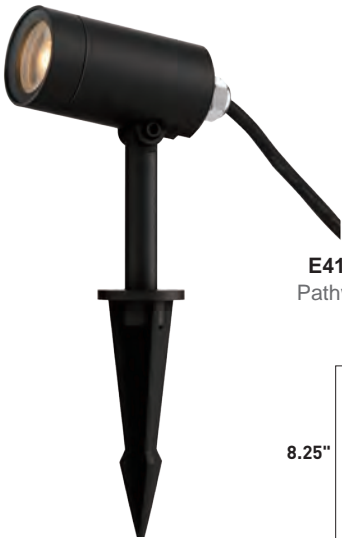

LANDSCAPE

- LED Integrated, 3000K Color Temperature
- 12-24V Low Voltage Input
- Outdoor Landscape Transformer required (not included)

	ITEM #	FINISH	LAMPING	DIMENSION	CRI	LUMENS INIT.	LUMENS DEL.	Additional Information
A	E41350	BK, BZ, SA	5W MR16 LED 3000K (Incl.)	3.5"W x 14"H	80+	490	360	12V
B	E41351	BK, BZ, SA	5W PCB LED 3000K (Inte.)	2.25"W x 8.5"H	90+	500	400	12V
C	E41352	BK	5W MR16 LED 3000K (Incl.)	2.25"W x 11.5"H	80+	490	360	12V
D	E41353	BK	7W GU10 LED 3000K (Incl.)	2.25"W x 11.5"H	90+	600	450	120V
E	E41354	BK	5W PCB LED 3000K (Inte.)	2.75"W x 8.25"H	90+	500	410	12V
F	E41355	BK	8W PCB LED 3000K (Inte.)	3.75"W x 8.25"H	90+	560	400	12V

Finish Options: Black (BK) Bronze (BZ) Satin Aluminum (SA)