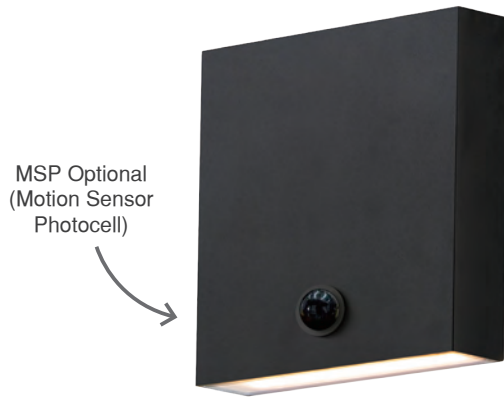

MSP Optional
(Motion Sensor
Photocell)

E23214-BK/MSP, -WT/MSP
E23214-BK, -NAB, -WT
Interior/Exterior Wall