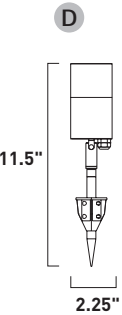

E41353-BK
Pathway Light