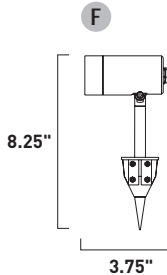

E41355-BK
Pathway Light

	ITEM #	FINISH	LAMPING	DIMENSION	CRI	LUMENS INIT.	LUMENS DEL.	Additional Information
A	E41350	BK, BZ, SA	5W MR16 LED 3000K (Incl.)	3.5"W x 14"H	80+	490	360	12V
B	E41351	BK, BZ, SA	5W PCB LED 3000K (Inte.)	2.25"W x 8.5"H	90+	500	400	12V
C	E41352	BK	5W MR16 LED 3000K (Incl.)	2.25"W x 11.5"H	80+	490	360	12V
D	E41353	BK	7W GU10 LED 3000K (Incl.)	2.25"W x 11.5"H	90+	600	450	120V
E	E41354	BK	5W PCB LED 3000K (Inte.)	2.75"W x 8.25"H	90+	500	410	12V
F	E41355	BK	8W PCB LED 3000K (Inte.)	3.75"W x 8.25"H	90+	560	400	12V

Finish Options: Black (BK) Bronze (BZ) Satin Aluminum (SA)