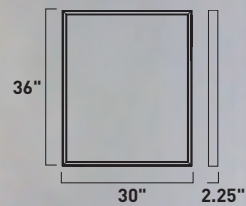

E42062-BBK, -SN
Mirror
A