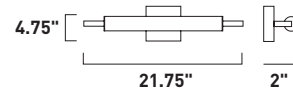

E24938-DWCHL, -WNAB, -WNBK
Wall Mount

C