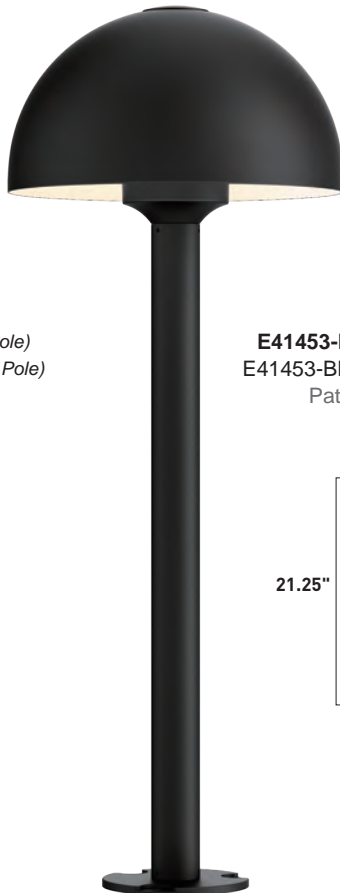

Finish: Black (BK)

E41452-61BK (with 16" Pole)
E41452-61BK-24 (with 24" Pole)
 Pathway Light

C

E41453-BK (with 16" Pole)
E41453-BK-24 (with 24" Pole)
 Pathway Light

D

E41455-10BK (with 16" Pole)
E41455-10BK-24 (with 24" Pole)
 Pathway Light