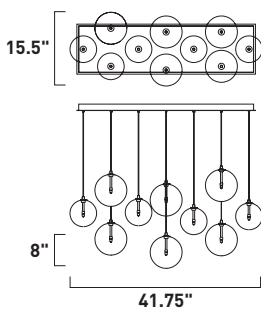

ITEM #	FINISH	LAMPING	DIMENSION	LUMENS			Additional Information
				CRI	INIT.	DEL.	
A	E25073 18BK, 18NAB	3 x 1.8W G4 LED 3000K (Incl.)	11.5"L x 11.5"W x 8"H, 141.75"OAH	90+	540	520	LED G4A
B	E25071 18BK, 18NAB	1 x 1.8W G4 LED 3000K (Incl.)	7"L x 7"W x 8"H, 130"OAH	90+	180	170	LED G4A
C	E25079 18BK, 18NAB	10 x 1.8W G4 LED 3000K (Incl.)	41.75"L x 15.5"W x 8"H, 137"OAH	90+	1800	1700	LED G4A

Finish: Clear glass (18) Black (BK) Natural Aged Brass (NAB)